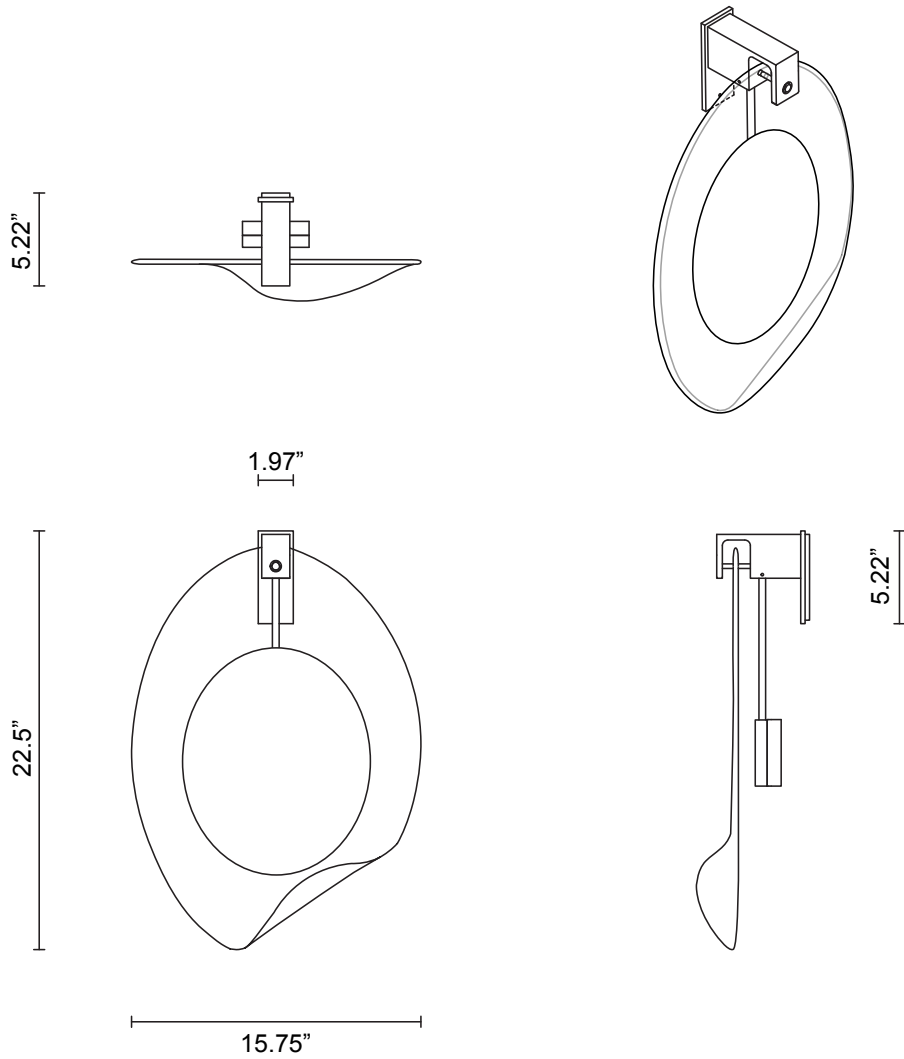

OVOLO COLLECTION
WALL SCONCE

OVOLO COLLECTION

ARTICOLOSTUDIOS.COM

WALL SCONCE

23V2

ABOUT OVOLO

Ovolo is a sculptural form that typifies the artistry of Articulo's design philosophy. The striking organic glass form, mouth-blown in Murano, Italy is coupled with a handcrafted bespoke lock and key detail.

*Please note: Shade dimensions inclusive of overall height may vary marginally due to the nature of mouth blown glass.

LEAD TIME

8 - 10 weeks

LIGHT SOURCE

13W 1A LED board
2700K warm white
1000 lumens
Dimmable (upon request)

INSTALLATION

Supplied with external driver and mounting plate to fit 4.0 square Jbox

WEIGHT

22 lb

CERTIFICATION STANDARD

UL

WARRANTY

3 years

FITTING FINISHES

Brass
Mid Bronze
Satin Nickel
Black Electroplate

SHADE COLOURS

White
Black