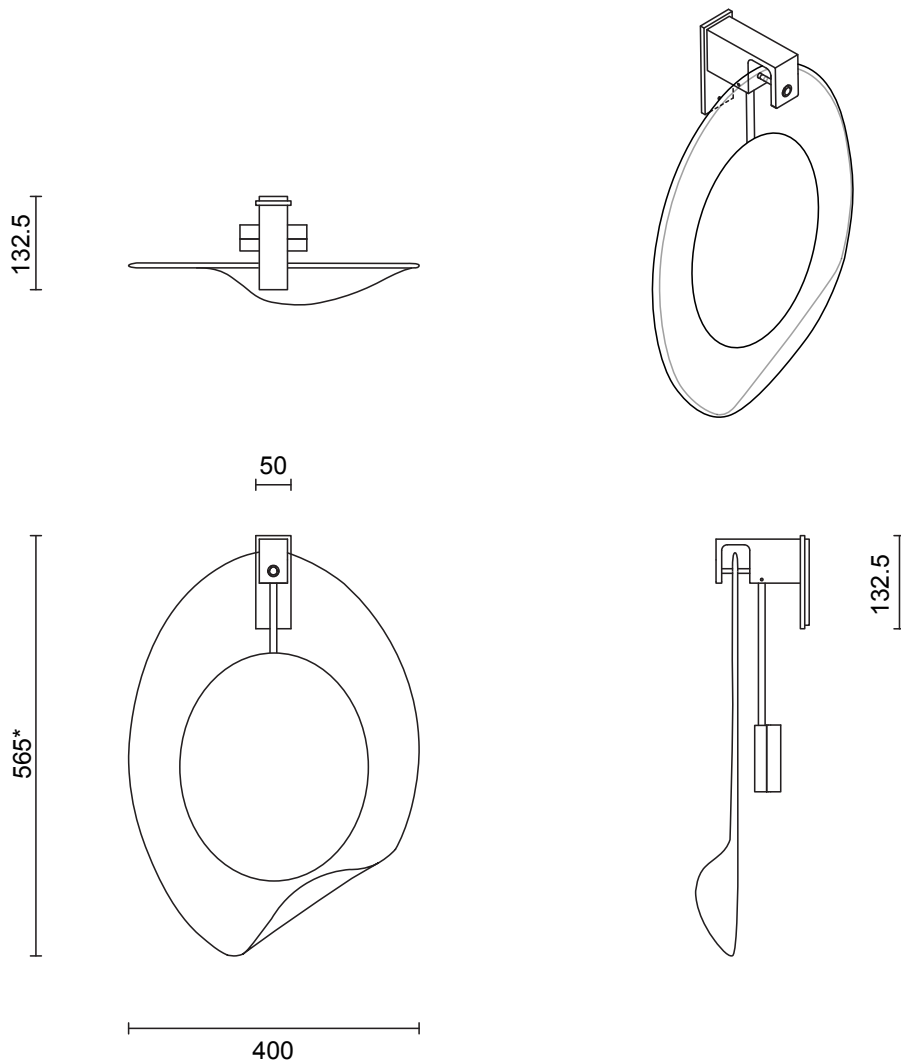

OVOLO COLLECTION
WALL SCONCE

WALL SCONCE

2442

ABOUT OVOLO

Ovolo is a sculptural form that typifies the artistry of Articulo's design philosophy. The striking organic glass form, mouth-blown in Murano, Italy is coupled with a handcrafted bespoke lock and key detail.

*Please note: Shade dimensions inclusive of overall height may vary marginally due to the nature of mouth blown glass.

LEAD TIME

6 - 8 weeks

LIGHT SOURCE

8.4W 700mA 12Vf CC LED Board
2700k warm white
800 lumens
Dimmable (upon request)

FITTING FINISHES

Brass
Bronze*
Satin Nickel
Black Electroplate

* As Bronze is a hand applied finish the depth of colour will vary

SHADE COLOURS

White
Black