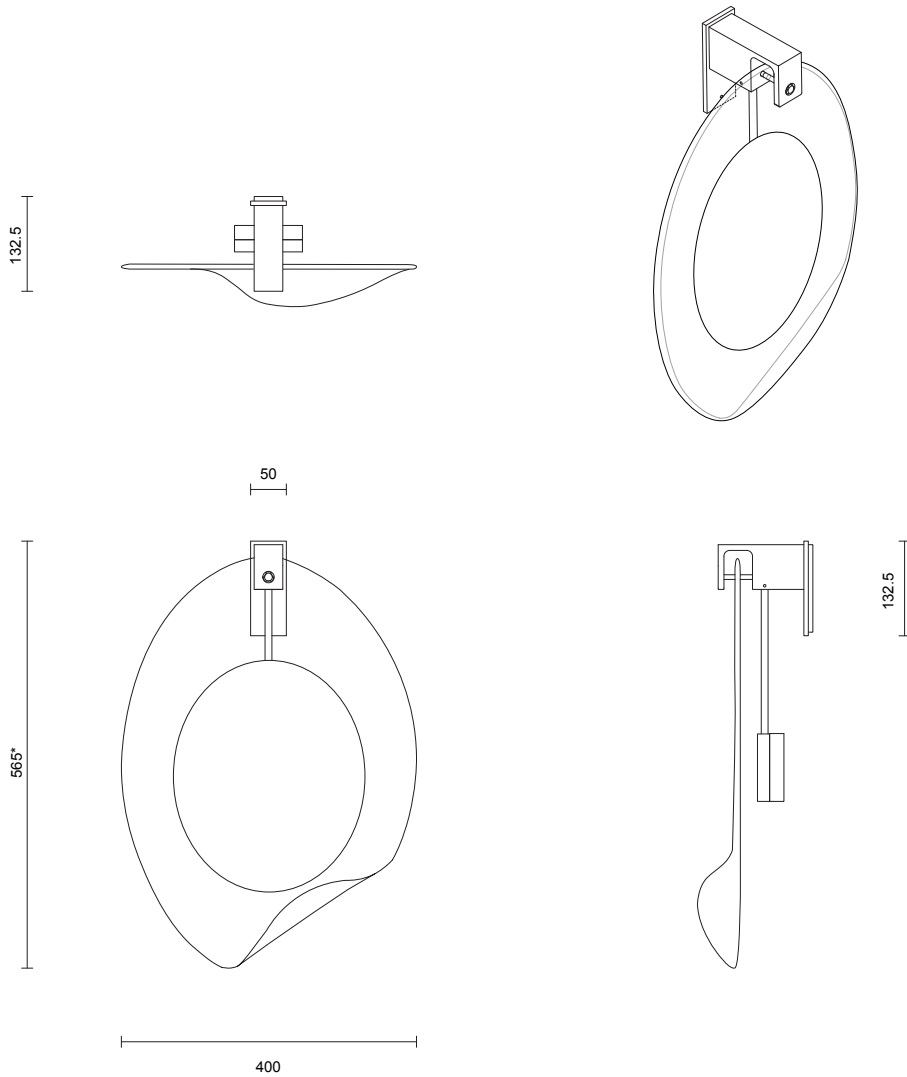

OVOLO COLLECTION
WALL SCONCE

OVOLO COLLECTION

ARTICOLOSTUDIOS.COM

WALL SCONCE

23V1

ABOUT OVOLO

Ovolo is a sculptural form that typifies the artistry of Articulo's design philosophy. The striking organic glass form, mouth-blown in Murano, Italy is coupled with a handcrafted bespoke lock and key detail.

*Please note: Shade dimensions inclusive of overall height may vary marginally due to the nature of mouth blown glass.

LEAD TIME

6 - 8 weeks

LIGHT SOURCE

13W 1A LED board
2700K warm white
1000 lumens
Dimmable (upon request)

FITTING FINISHES

Brass
Mid Bronze
Satin Nickel
Black Electroplate

SHADE COLOURS

White
Black