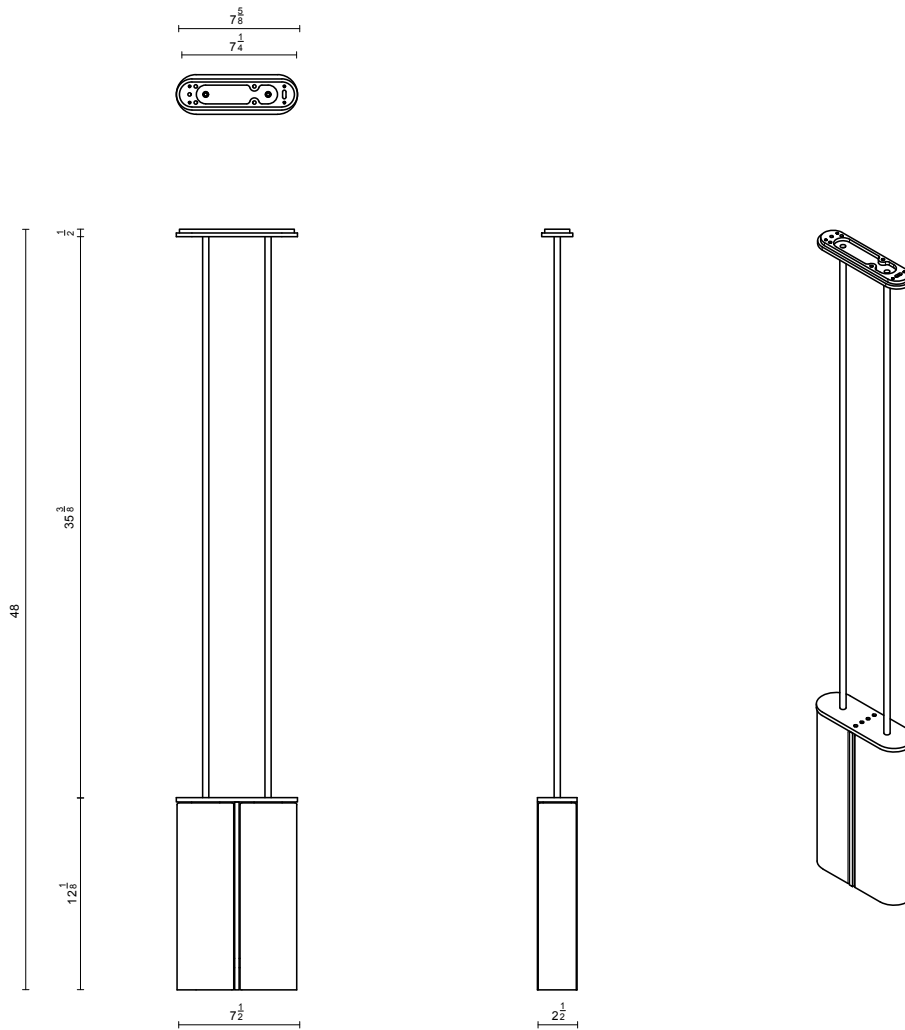

SLIM COLLECTION
PENDANT

SLIM COLLECTION
PENDANT

ARTICOLOSTUDIOS.COM

24V2

ABOUT SLIM

Slim reinterprets mid-century modernism in its architectural form and refined simplicity.

LEAD TIME

8 - 10 weeks

LIGHT SOURCE

2 x 4.2W LED Board 350mA CC
2700k warm white
800 total lumen output
Dimmable

INSTALLATION

Supplied with external driver and mounting plate to fit 4.0 square Jbox

ROD LENGTH

Rod lengths range between 23.6" (600mm) - 47.25" (1200mm), in increments of 3.94" (100mm)

WEIGHT

11.5 lb

CERTIFICATION STANDARD

UL

WARRANTY

3 years

FITTING FINISHES

Brass
Bronze*
Satin Nickel
Black Electroplate