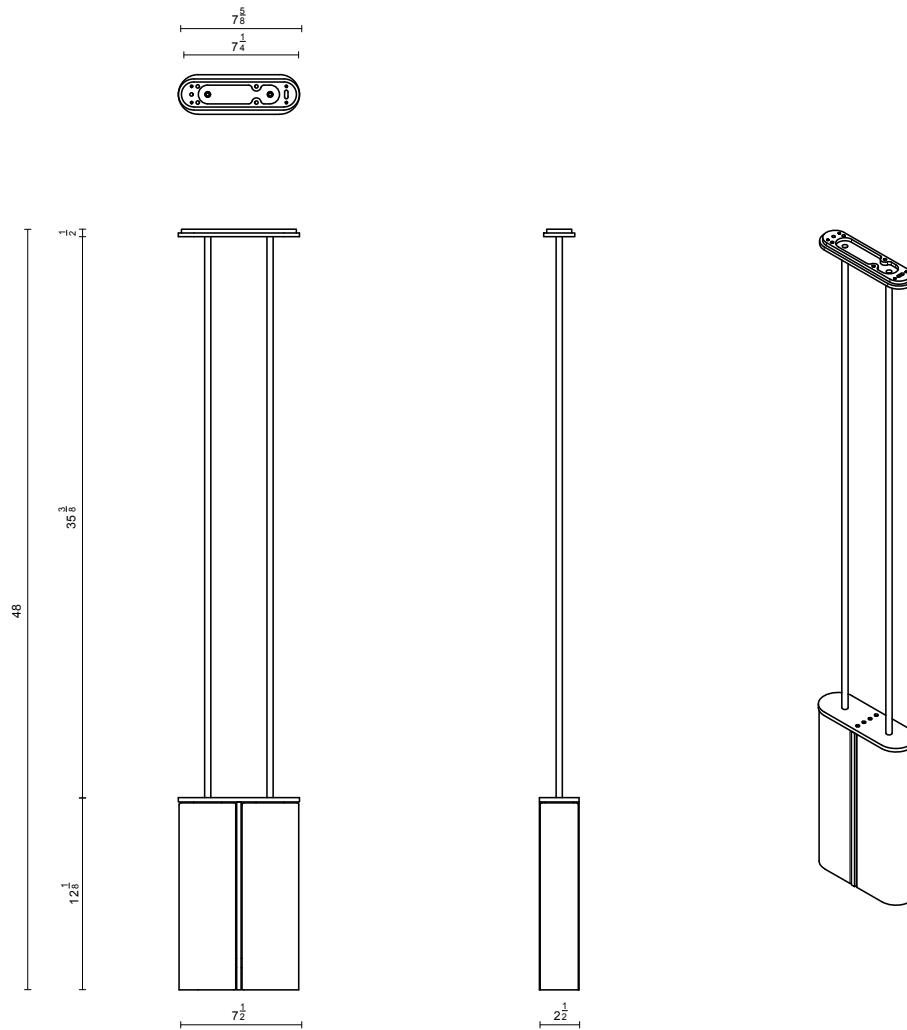

SLIM COLLECTION
PENDANT

SLIM COLLECTION

PENDANT

ARTICOLOSTUDIOS.COM

24V1

ABOUT SLIM

Slim reinterprets mid-century modernism in its architectural form and refined simplicity.

LEAD TIME

8 - 10 weeks

LIGHT SOURCE

2 x 4.2W LED Board 350mA CC
2700k warm white
800 total lumen output
Dimmable

INSTALLATION

Supplied with external driver and mounting plate to fit 4.0 square Jbox

ROD LENGTH

Rod lengths range between 23.6" (600mm) - 47.25" (1200mm), in increments of 3.94" (100mm)

WEIGHT

11.5 lb

CERTIFICATION STANDARD

UL

WARRANTY

3 years

FITTING FINISHES

Brass
Mid Bronze
Satin Nickel
Black Electroplate