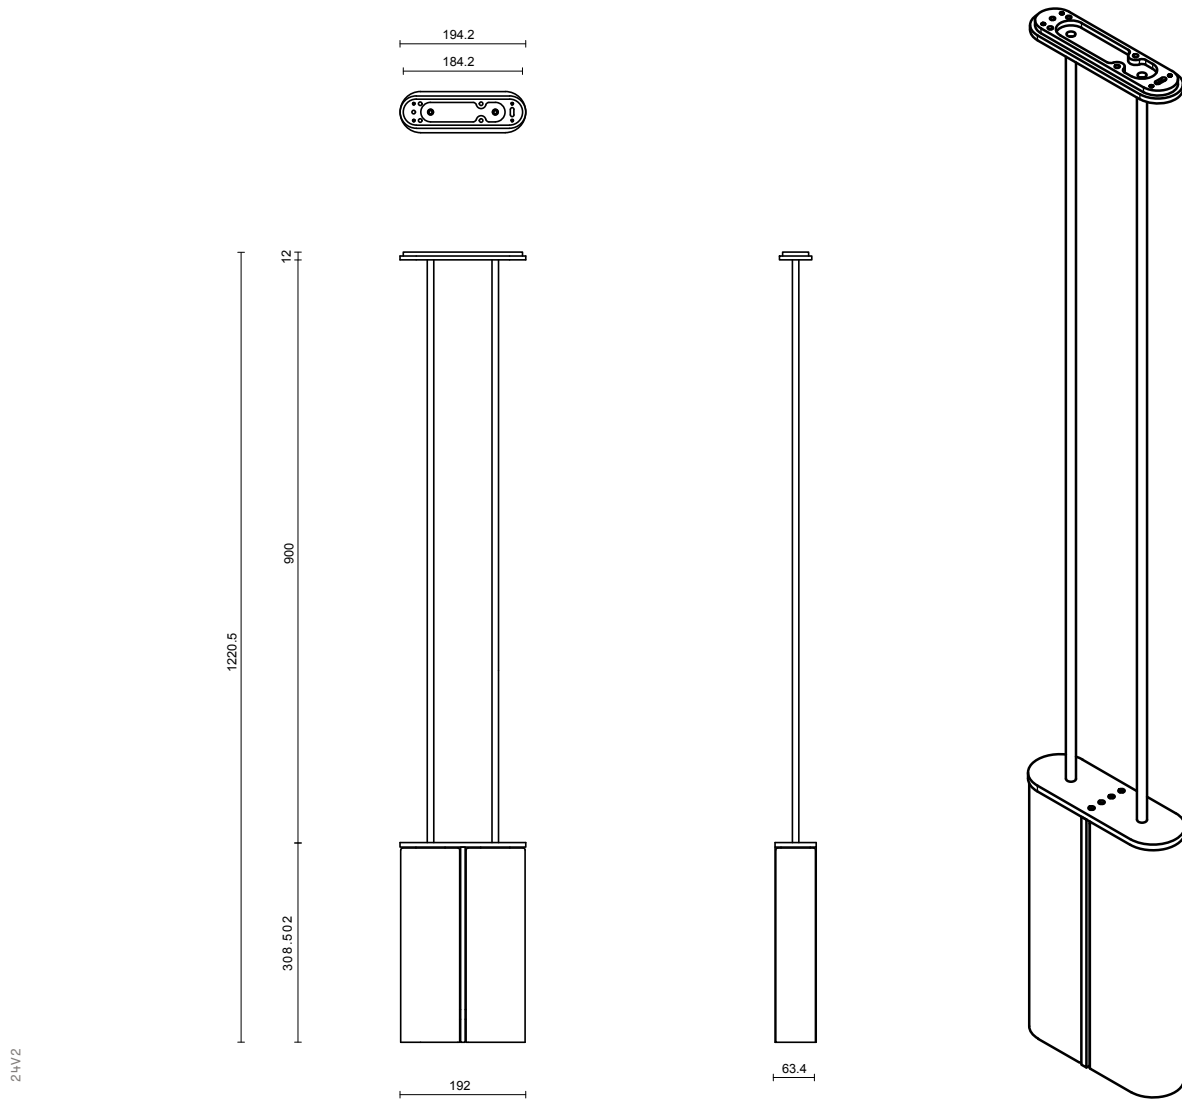

SLIM COLLECTION
PENDANT

SLIM COLLECTION

PENDANT

ARTICOLOSTUDIOS.COM

ABOUT SLIM

Slim reinterprets mid-century modernism in its architectural form and refined simplicity.

LEAD TIME

6 - 8 weeks

LIGHT SOURCE

2 x 4.2W LED Board 350mA CC
2700k warm white
800 total lumen output
Dimmable

INSTALLATION

Supplied with external driver

ROD LENGTH

Rod lengths range between 600mm - 1200mm, in increments of 100mm.

WEIGHT

5kg

CERTIFICATION

CE/AU

WARRANTY

3 years

FITTING FINISHES

Brass
Bronze*
Satin Nickel
Black Electroplate