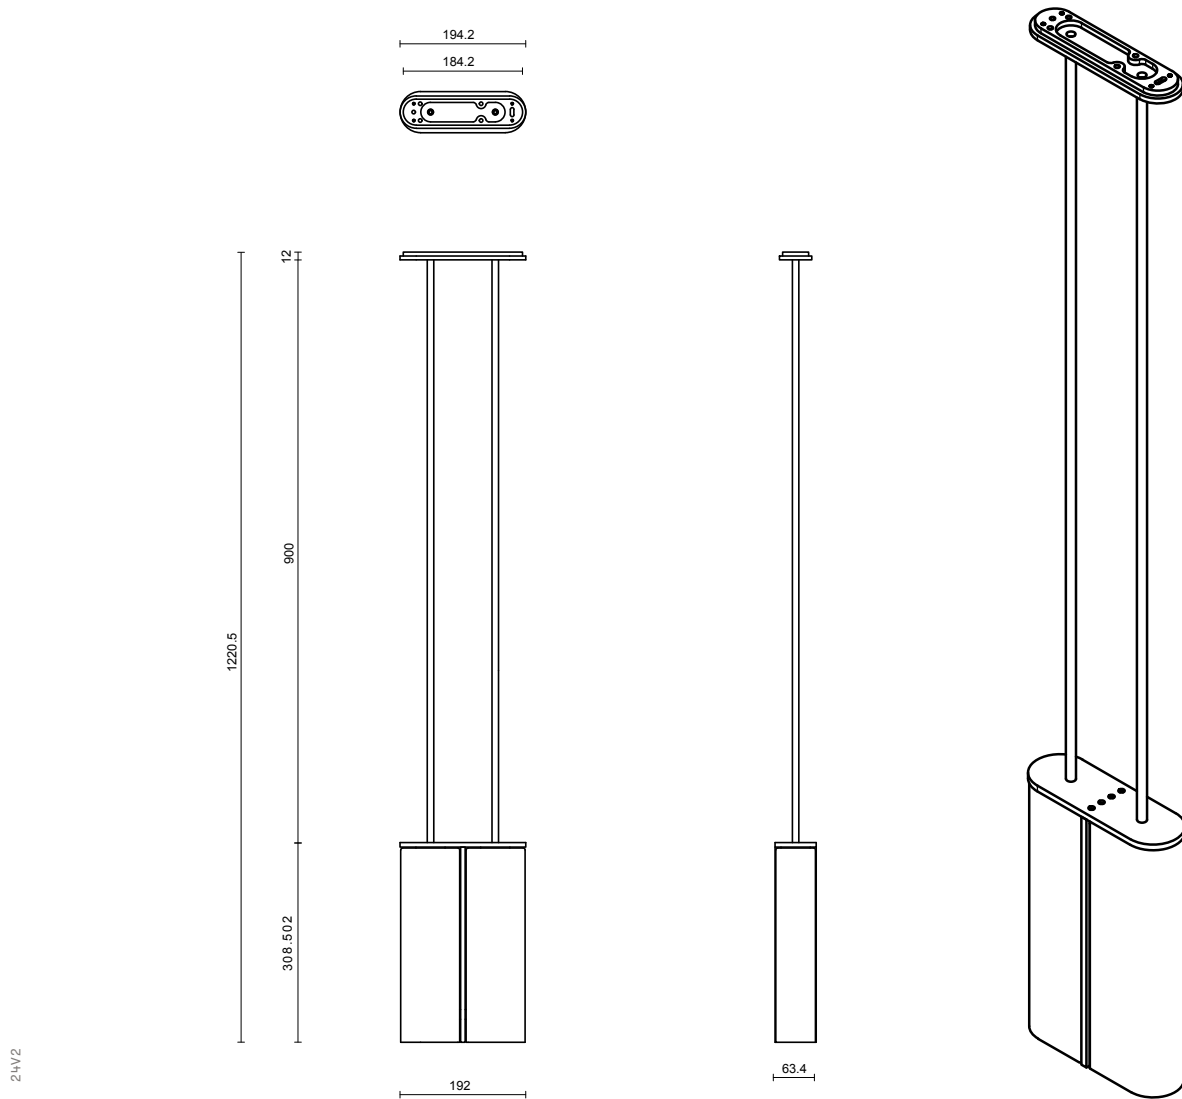

SLIM COLLECTION

PENDANT

ARTICOLOSTUDIOS.COM

ABOUT SLIM

Slim reinterprets mid-century modernism in its architectural form and refined simplicity.

LEAD TIME

6 - 8 weeks

LIGHT SOURCE

2 x 4.2W LED Board 350mA CC
2700k warm white
800 total lumen output
Dimmable

INSTALLATION

Supplied with external driver

ROD LENGTH

Rod lengths range between 600mm - 1200mm, in increments of 100mm.

WEIGHT

5kg

CERTIFICATION

CE/AU

WARRANTY

3 years

FITTING FINISHES

Brass
Bronze*
Satin Nickel
Black Electroplate

* As Bronze is a hand applied finish the depth of colour will vary

SHADE COLOURS

Snow
Grey
Clear
Natural Porcelain
Grey Porcelain
Black Porcelain