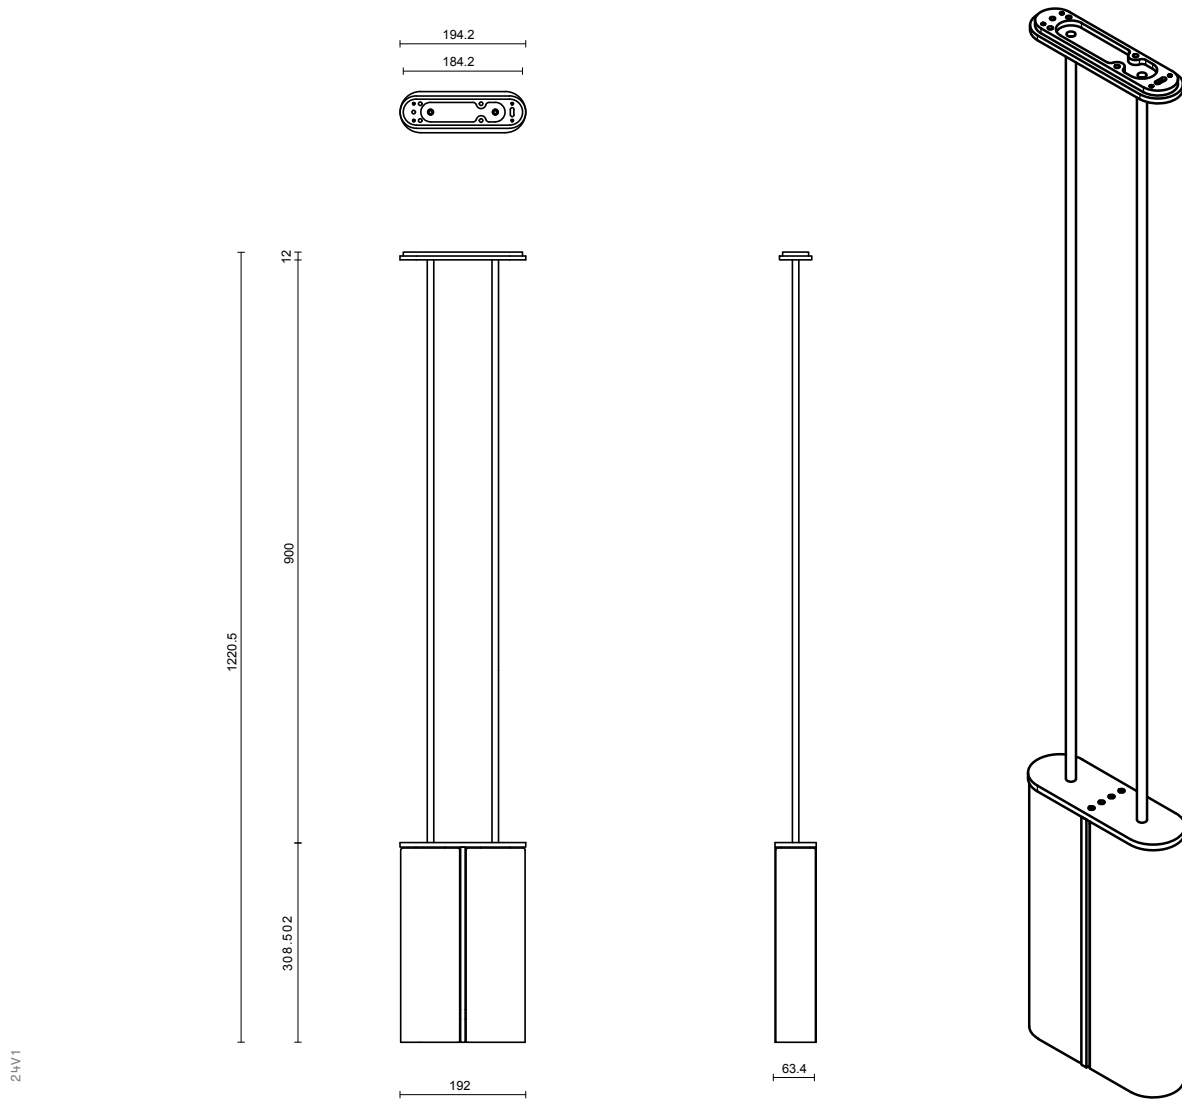

SLIM COLLECTION
PENDANT

SLIM COLLECTION

PENDANT

ARTICOLOSTUDIOS.COM

ABOUT SLIM

Slim reinterprets mid-century modernism in its architectural form and refined simplicity.

LEAD TIME

6 - 8 weeks

LIGHT SOURCE

2 x 4.2W LED Board 350mA CC
2700k warm white
800 total lumen output
Dimmable

INSTALLATION

Supplied with external driver

ROD LENGTH

Rod lengths range between 600mm - 1200mm, in increments of 100mm.

WEIGHT

5kg

CERTIFICATION

CE/AU

WARRANTY

3 years

FITTING FINISHES

Brass
Mid Bronze
Satin Nickel
Black Electroplate