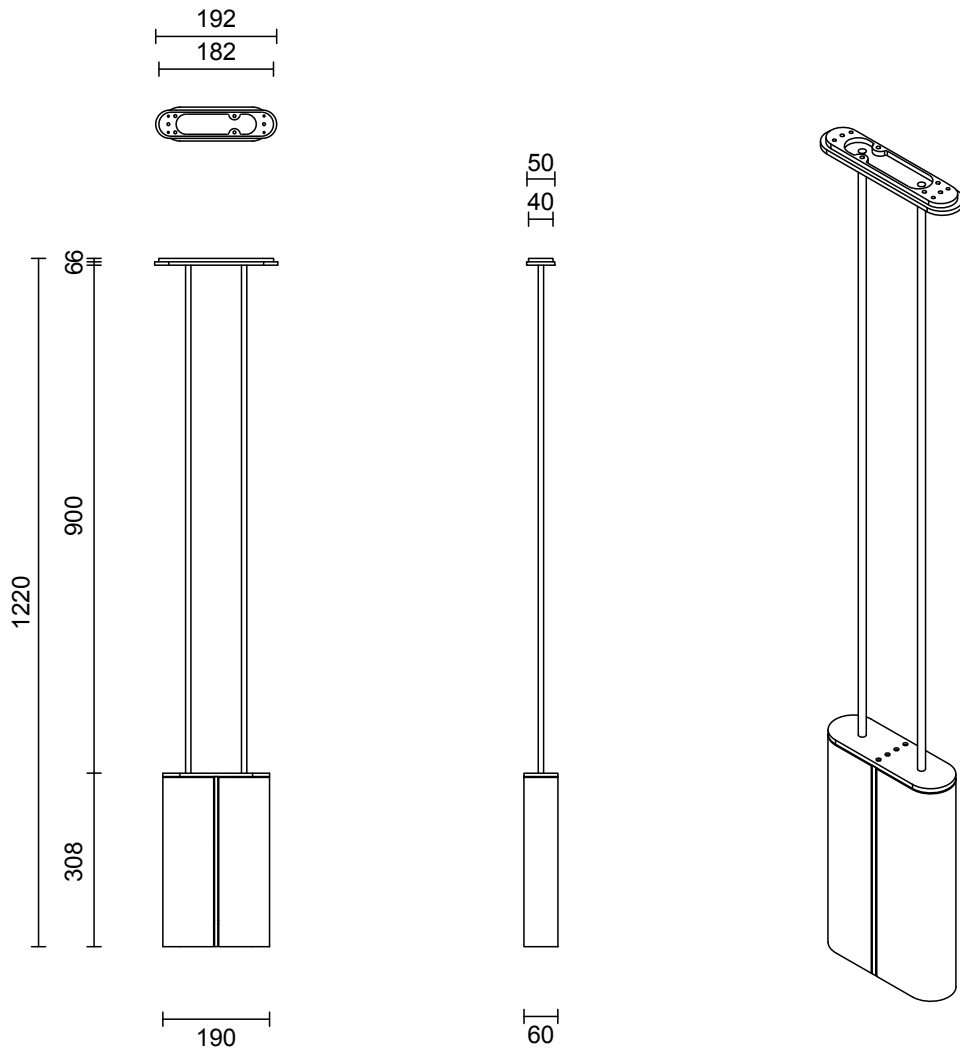

SLIM COLLECTION
PENDANT

SLIM COLLECTION

ARTICOLOSTUDIOS.COM

PENDANT

23V2

ABOUT SLIM

Slim reinterprets mid-century modernism in its architectural form and refined simplicity.

LEAD TIME

6 - 8 weeks

LIGHT SOURCE

2 x 4.2W LED Board 350mA CC
2700k warm white
800 total lumen output
Dimmable

INSTALLATION

Supplied with external driver

ROD LENGTH

Rod lengths range between 600mm - 1200mm, in increments of 100mm.

WEIGHT

5kg

CERTIFICATION

CE/AU

WARRANTY

3 years

FITTING FINISHES

Brass
Mid Bronze
Satin Nickel
Black Electroplate