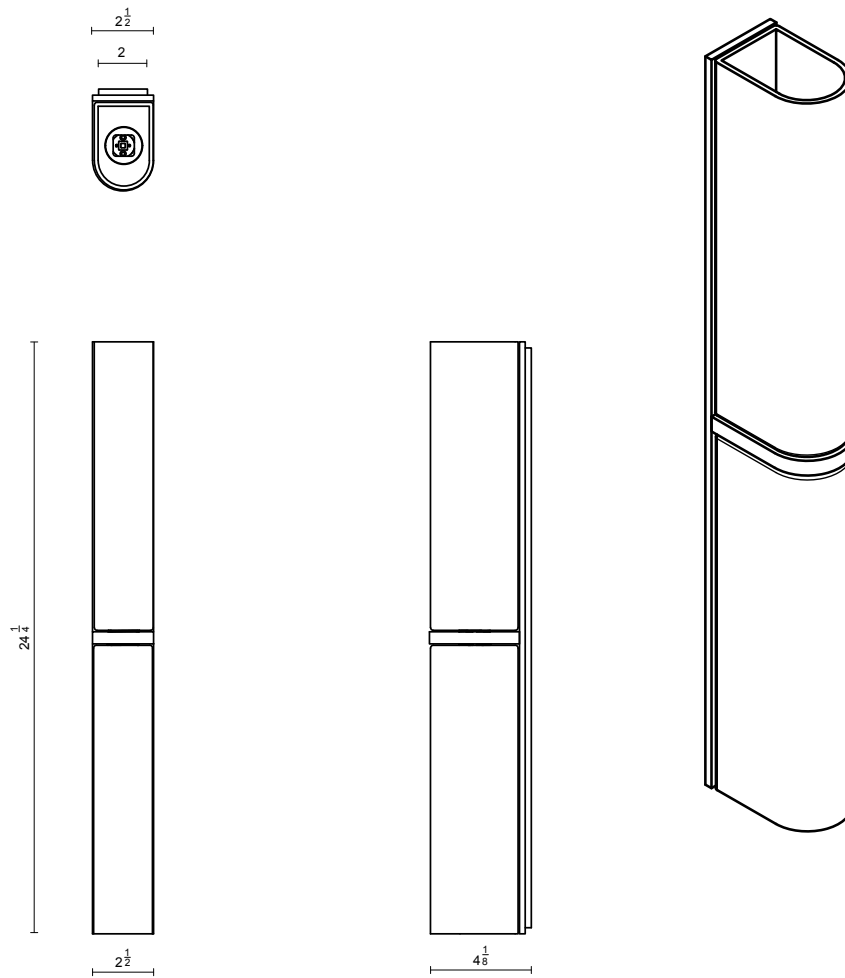

SLIM COLLECTION
END TO END WALL SCONCE

SLIM COLLECTION
END TO END WALL SCONCE

ARTICOLOSTUDIOS.COM

244V1

ABOUT SLIM

Slim reinterprets mid-century modernism in its architectural form and refined simplicity.

LEAD TIME

8 - 10 weeks

LIGHT SOURCE

2 x 4.2W LED Board 350mA CC
2700k warm white
800 total lumen output
Dimmable

INSTALLATION

Supplied with external driver and mounting plate to fit 4.0 square Jbox

WEIGHT

10 lb

CERTIFICATION STANDARD

UL

WARRANTY

3 years

FITTING FINISHES

Brass
Bronze*
Satin Nickel
Black Electroplate

* As Bronze is a hand applied finish the depth of colour will vary

SHADE COLOURS

Snow
Grey
Clear
Natural Porcelain
Grey Porcelain
Black Porcelain