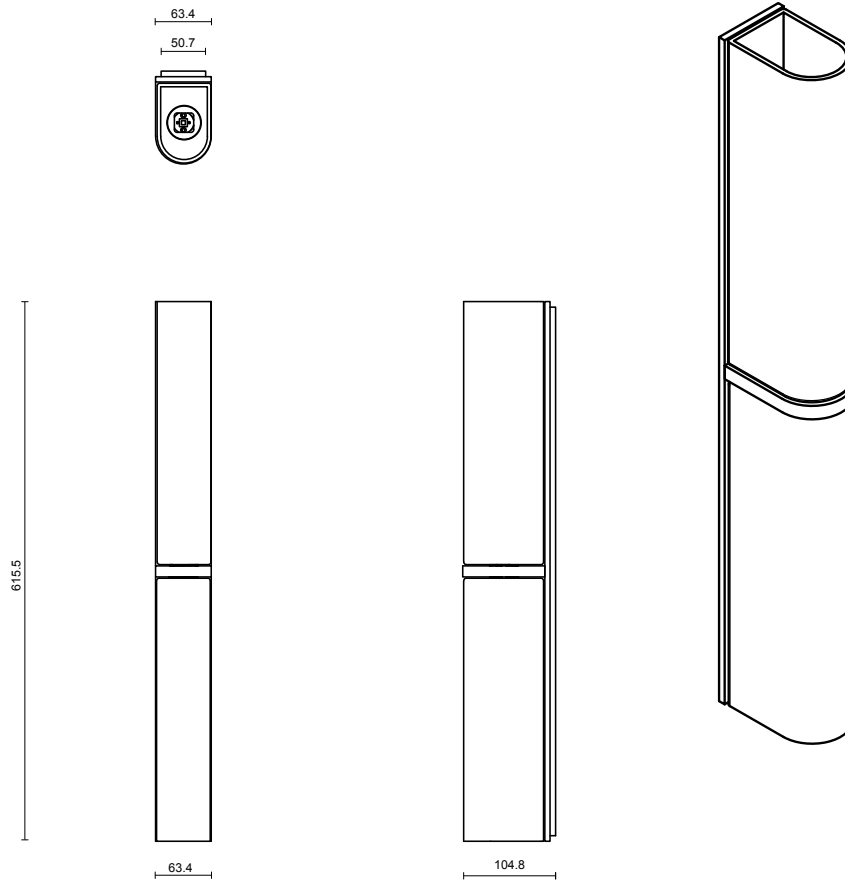

SLIM COLLECTION
END TO END WALL SCONCE

SLIM COLLECTION
END TO END WALL SCONCE

ARTICOLOSTUDIOS.COM

25V1

ABOUT SLIM

Slim reinterprets mid-century modernism in its architectural form and refined simplicity.

LEAD TIME

6 - 8 weeks

LIGHT SOURCE

2 x 4.2W LED Board 350mA CC
2700k warm white
800 total lumen output
Dimmable

INSTALLATION

Supplied with external driver

WEIGHT

6kg

CERTIFICATION