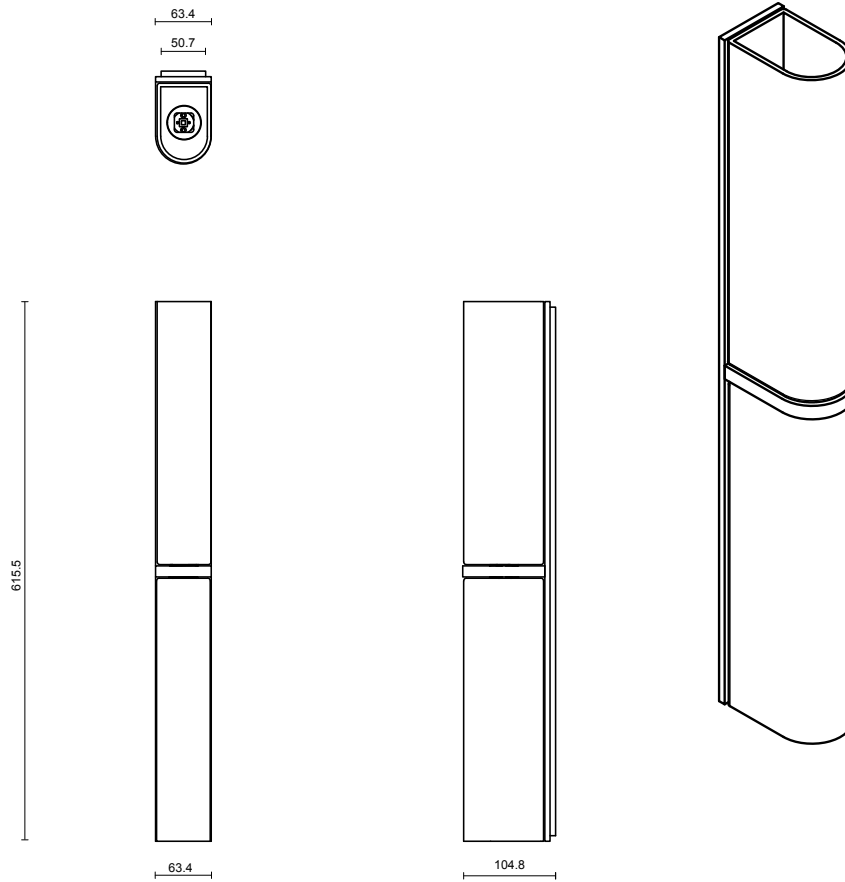

SLIM COLLECTION  
END TO END WALL SCONCE

SLIM COLLECTION  
END TO END WALL SCONCE

ARTICOLOSTUDIOS.COM

24V1

**ABOUT SLIM**

Slim reinterprets mid-century modernism in its architectural form and refined simplicity.

**LEAD TIME**

6 - 8 weeks

**LIGHT SOURCE**

2 x 4.2W LED Board 350mA CC  
2700k warm white  
800 total lumen output  
Dimmable

**INSTALLATION**

Supplied with external driver

**WEIGHT**

6kg