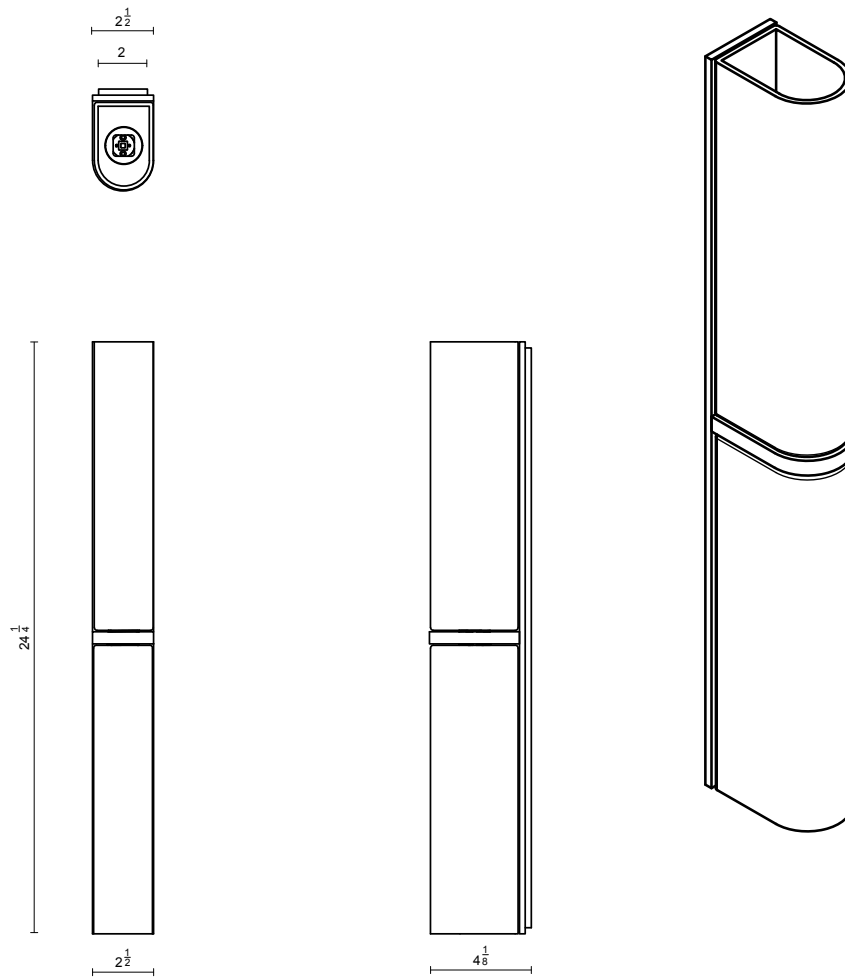

SLIM COLLECTION
END TO END WALL SCONCE

SLIM COLLECTION
END TO END WALL SCONCE

ARTICOLOSTUDIOS.COM

244V1

ABOUT SLIM

Slim reinterprets mid-century modernism in its architectural form and refined simplicity.

LEAD TIME

8 - 10 weeks

LIGHT SOURCE

2 x 4.2W LED Board 350mA CC
2700k warm white
800 total lumen output
Dimmable

INSTALLATION

Supplied with external driver and mounting plate to fit 4.0 square Jbox

WEIGHT

10 lb

CERTIFICATION STANDARD

UL

WARRANTY

3 years

FITTING FINISHES

Brass
Mid Bronze
Satin Nickel
Black Electroplate

SHADE COLOURS

Snow
Grey
Clear
Natural Porcelain
Grey Porcelain
Black Porcelain