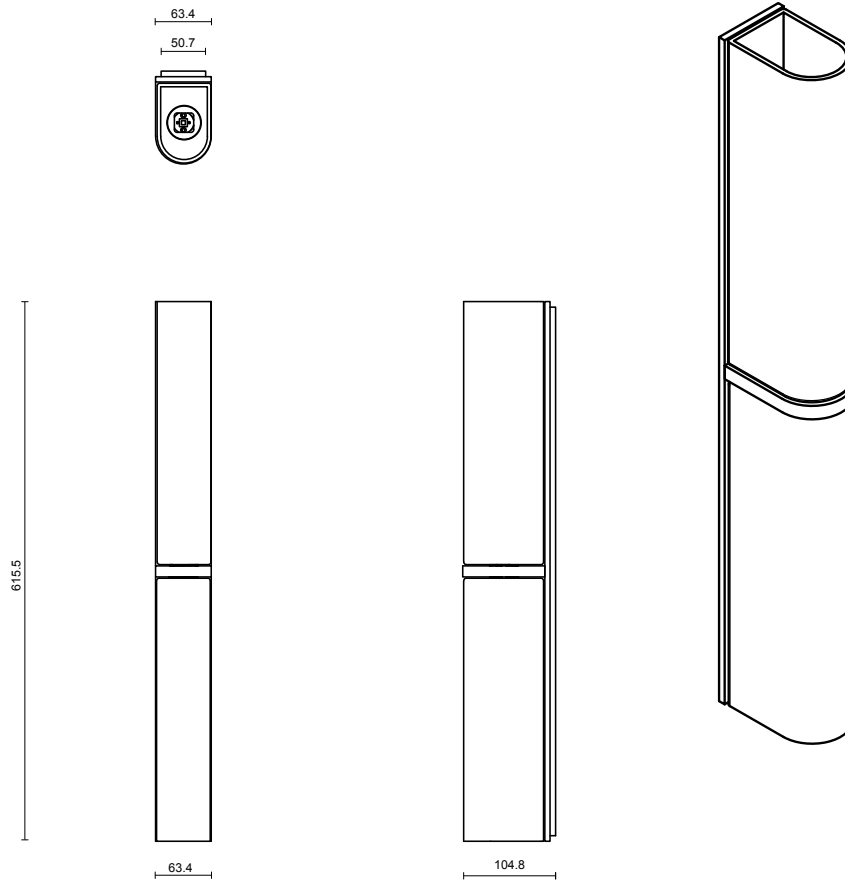

SLIM COLLECTION
END TO END WALL SCONCE

SLIM COLLECTION
END TO END WALL SCONCE

ARTICOLOSTUDIOS.COM

24V1

ABOUT SLIM

Slim reinterprets mid-century modernism in its architectural form and refined simplicity.

LEAD TIME

6 - 8 weeks

LIGHT SOURCE

2 x 4.2W LED Board 350mA CC
2700k warm white
800 total lumen output
Dimmable

INSTALLATION

Supplied with external driver

WEIGHT

6kg

CERTIFICATION