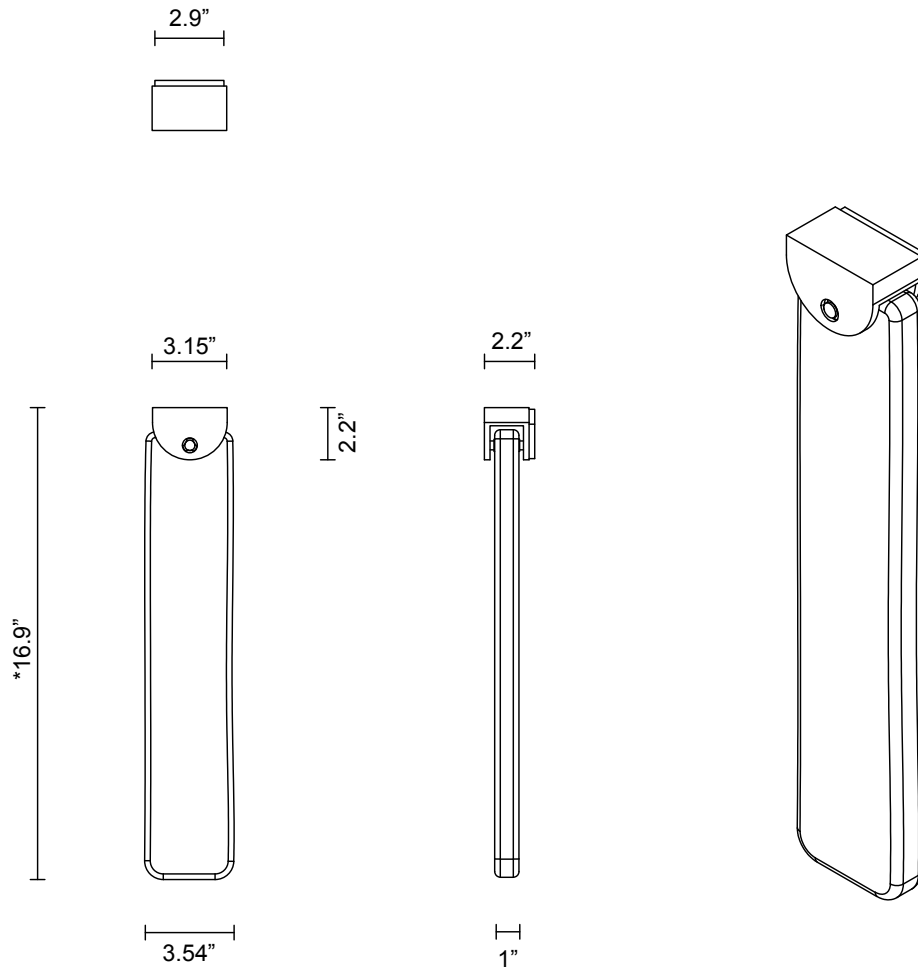

SLAB COLLECTION
WALL SCONCE

SLAB COLLECTION

ARTICOLOSTUDIOS.COM

WALL SCONCE

24/23

ABOUT SLAB

Slab reflects sculptural art forms of wall and ceiling jewellery, with its jewel tone colours elegantly suspended in a solid glass sculptural form.

LEAD TIME

8 - 10 weeks

LIGHT SOURCE

4.25W CC LED Board 0.5A
2700k warm white
400 lumens
Dimmable

INSTALLATION

Supplied with external driver and mounting plate to fit 4.0 square Jbox

WEIGHT

11.5 lb

Fizi
Grey
Drunken Emerald
Tea
Abyss

*Please note: Shade dimensions inclusive of overall height may vary marginally due to the nature of mouth blown glass.