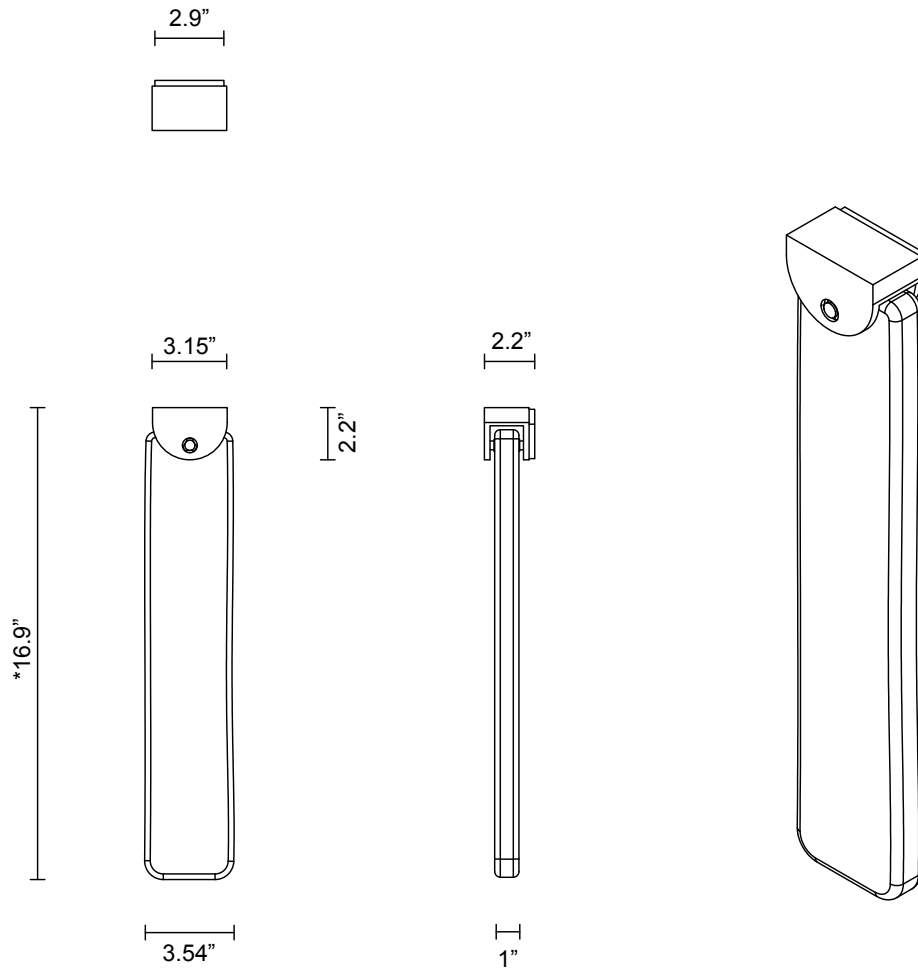

SLAB COLLECTION
WALL SCONCE

SLAB COLLECTION

ARTICOLOSTUDIOS.COM

WALL SCONCE

24411

ABOUT SLAB

Slab reflects sculptural art forms of wall and ceiling jewellery, with its jewel tone colours elegantly suspended in a solid glass sculptural form.

LEAD TIME

8 - 10 weeks

LIGHT SOURCE

4.25W CC LED Board 0.5A
2700k warm white
400 lumens
Dimmable

INSTALLATION

Supplied with external driver and mounting plate to fit 4.0 square Jbox

WEIGHT

11.5 lb

*Please note: Shade dimensions inclusive of overall height may vary marginally due to the nature of mouth blown glass.