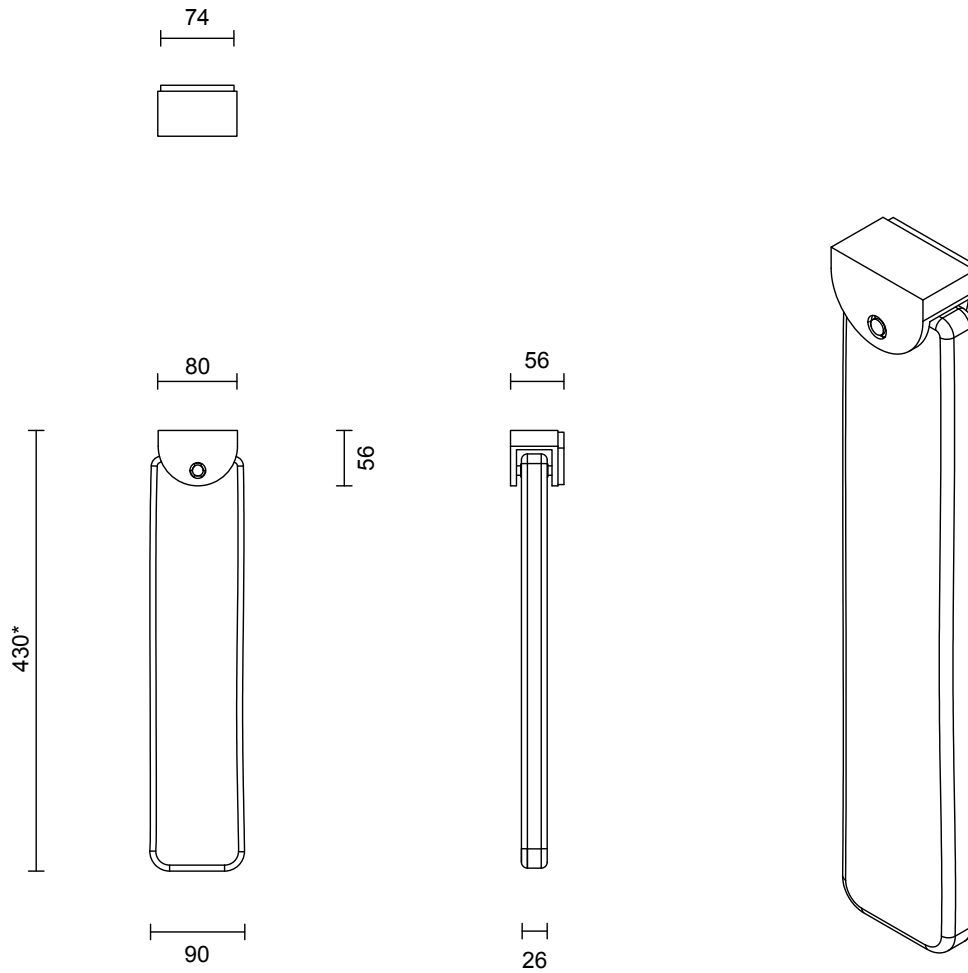

SLAB COLLECTION
WALL SCONCE

SLAB COLLECTION

ARTICOLOSTUDIOS.COM

WALL SCONCE

24V1

ABOUT SLAB

Slab reflects sculptural art forms of wall and ceiling jewellery, with its jewel tone colours elegantly suspended in a solid glass sculptural form.

LEAD TIME

6 - 8 weeks

LIGHT SOURCE

4.25W CC LED Board 0.5A
2700k warm white
400 lumens
Dimmable

INSTALLATION

Supplied with external driver

WEIGHT

5kg

Fizi
Grey
Drunken Emerald
Tea
Abyss

*Please note: Shade dimensions inclusive of overall height may vary marginally due to the nature of mouth blown glass.