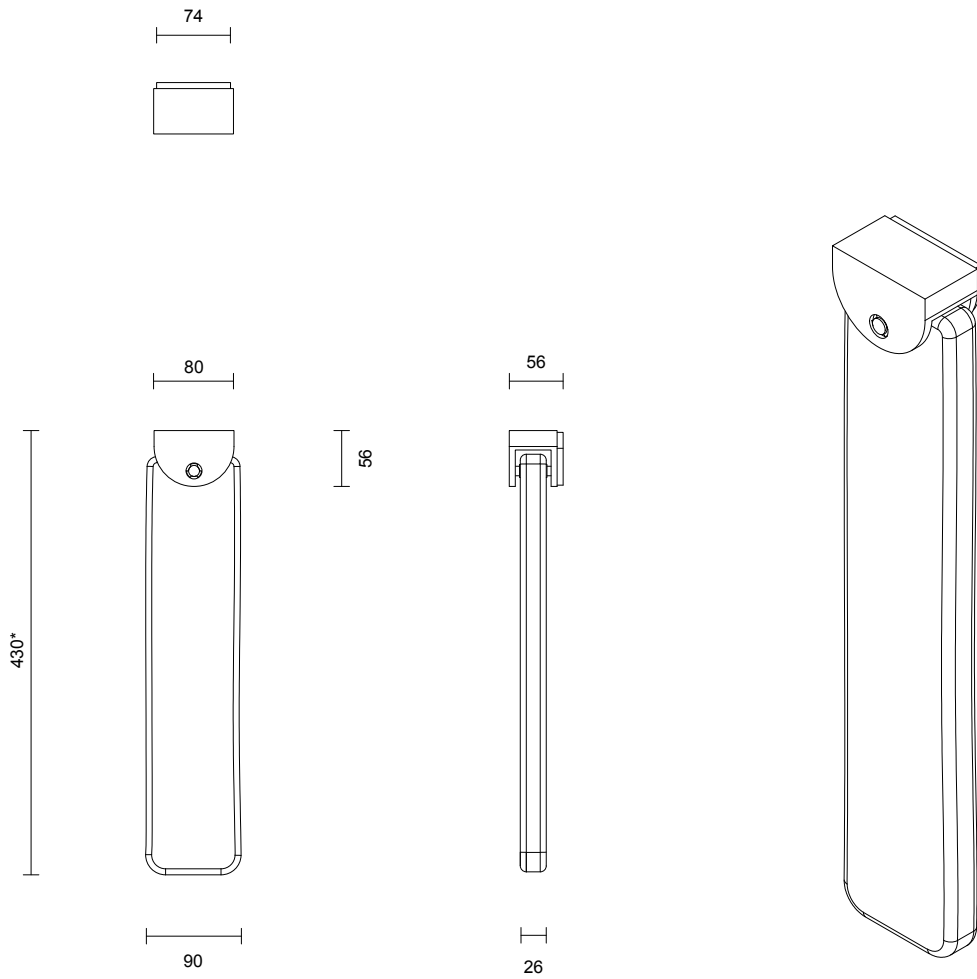

SLAB COLLECTION
WALL SCONCE

SLAB COLLECTION

ARTICOLOSTUDIOS.COM

WALL SCONCE

23V1

ABOUT SLAB

Slab reflects sculptural art forms of wall and ceiling jewellery, with its jewel tone colours elegantly suspended in a solid glass sculptural form.

LEAD TIME

6 - 8 weeks

LIGHT SOURCE

4.25W CC LED Board 0.5A
2700k warm white
400 lumens
Dimmable

INSTALLATION

Supplied with external driver

WEIGHT

5kg

*Please note: Shade dimensions inclusive of overall height may vary marginally due to the nature of mouth blown glass.