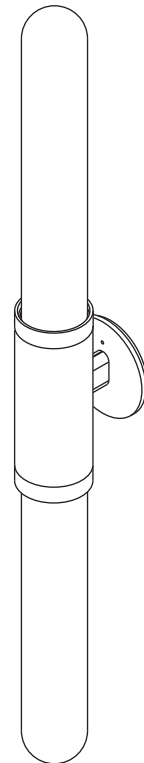

SCANDAL COLLECTION

TALL WALL SCONCE

SCANDAL COLLECTION

ARTICOLOSTUDIOS.COM

TALL WALL SCONCE

26V1

ABOUT SCANDAL

Scandal casts a slim and finely considered silhouette. Notable for its barrel-like cuff and inlay, Scandal's elongated proportions are the unification of luxurious

LEAD TIME

6 - 8 weeks

LIGHT SOURCE

2x 7W LED GU5.3
1000 lumens (total)
2700k warm white
90+ CRI
Dimmable lamps included

WEIGHT

5 kg

INSTALLATION

Supplied with an external driver

CERTIFICATION

CE/AU

WARRANTY

3 years

FITTING FINISHES

Brass
Bronze*
Satin Nickel
Black Electroplate
* As Bronze is a hand applied finish the depth of colour will vary

SHADE COLOURS

Snow
Clear Fluted