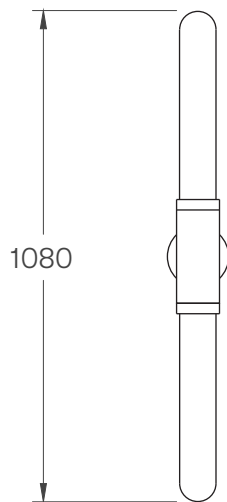

SCANDAL COLLECTION

TALL WALL SCONCE

SCANDAL COLLECTION

ARTICOLOSTUDIOS.COM

TALL WALL SCONCE

26V1

ABOUT SCANDAL

Scandal casts a slim and finely considered silhouette. Notable for its barrel-like cuff and inlay, Scandal's elongated proportions are the unification of luxurious

LEAD TIME

6 - 8 weeks

LIGHT SOURCE

2x 7W LED GU5.3
1000 lumens (total)
2700k warm white
90+ CRI
Dimmable lamps included

WEIGHT

5 kg

INSTALLATION

Supplied with an external driver