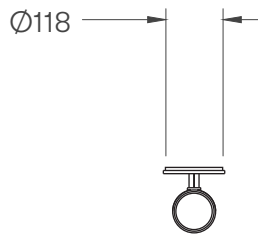

SCANDAL COLLECTION

TALL WALL SCONCE

SCANDAL COLLECTION

ARTICOLOSTUDIOS.COM

TALL WALL SCONCE

26V1

ABOUT SCANDAL

Scandal casts a slim and finely considered silhouette. Notable for its barrel-like cuff and inlay, Scandal's elongated proportions are the unification of luxurious

LEAD TIME

6 - 8 weeks

LIGHT SOURCE

2x 7W LED GU5.3
1000 lumens (total)
2700k warm white
90+ CRI
Dimmable lamps included

WEIGHT

5 kg

INSTALLATION

Supplied with an external driver