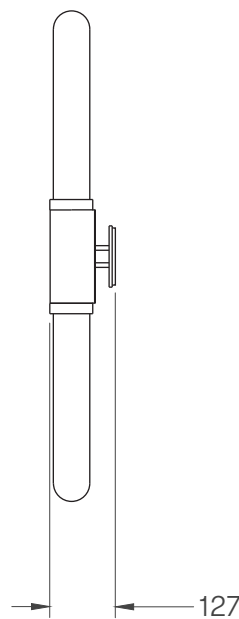

SCANDAL COLLECTION

TALL WALL SCONCE

SCANDAL COLLECTION

ARTICOLOSTUDIOS.COM

TALL WALL SCONCE

26V1

ABOUT SCANDAL

Scandal casts a slim and finely considered silhouette. Notable for its barrel-like cuff and inlay, Scandal's elongated proportions are the unification of luxurious

LEAD TIME

6 - 8 weeks

LIGHT SOURCE

2x 7W LED GU5.3
1000 lumens (total)
2700k warm white
90+ CRI
Dimmable lamps included

WEIGHT

5 kg

INSTALLATION

Supplied with an external driver