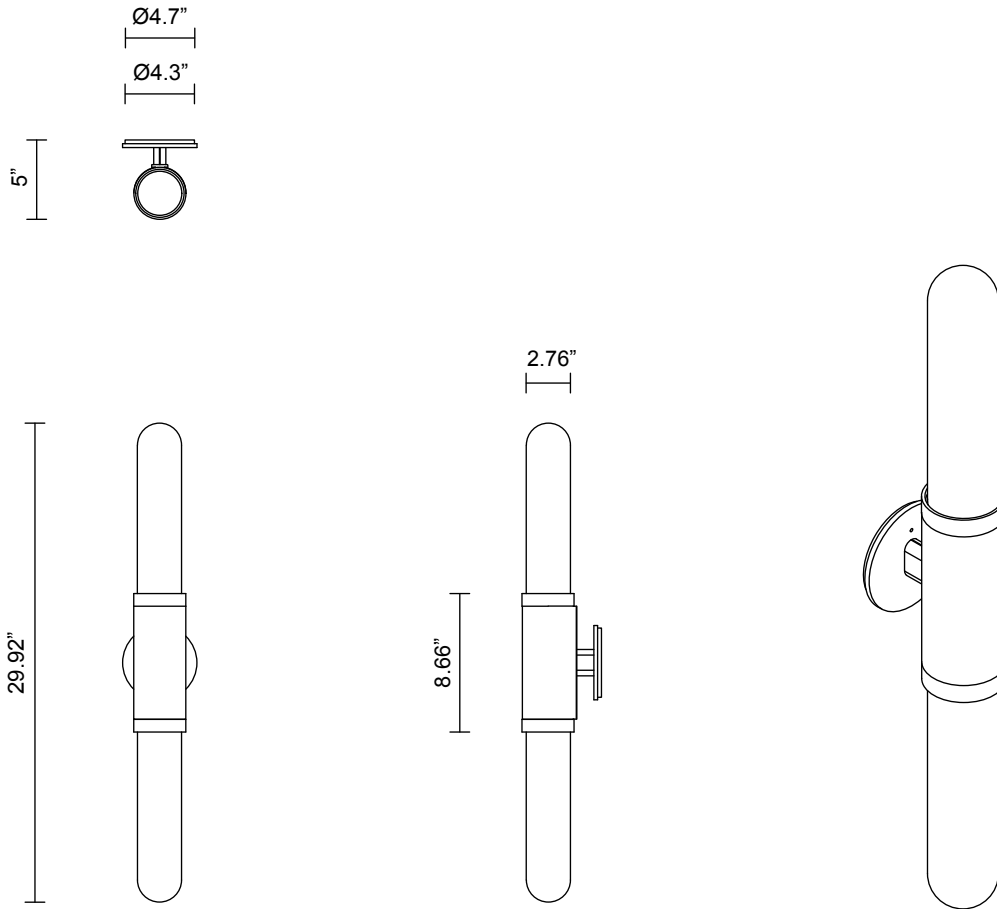

SCANDAL COLLECTION
SHORT WALL SCONCE

SCANDAL COLLECTION

SHORT WALL SCONCE

ARTICOLOSTUDIOS.COM

24x2

ABOUT SCANDAL

Scandal casts a slim and finely considered silhouette. Notable for its barrel-like cuff and inlay, Scandal's elongated proportions are the unification of luxurious crafts.

LEAD TIME

8 - 10 weeks

LIGHT SOURCE

2 x 12V 7W LED MR16 GU5.3

2700K warm white

1000 total lumen output

Dimmable

Lamps included

INSTALLATION

Supplied with external driver and mounting plate to fit 4.0 square Jbox

CUSTOMISATION

Can be customised to be ADA compliant

WEIGHT

10 lb

CERTIFICATION STANDARD

UL