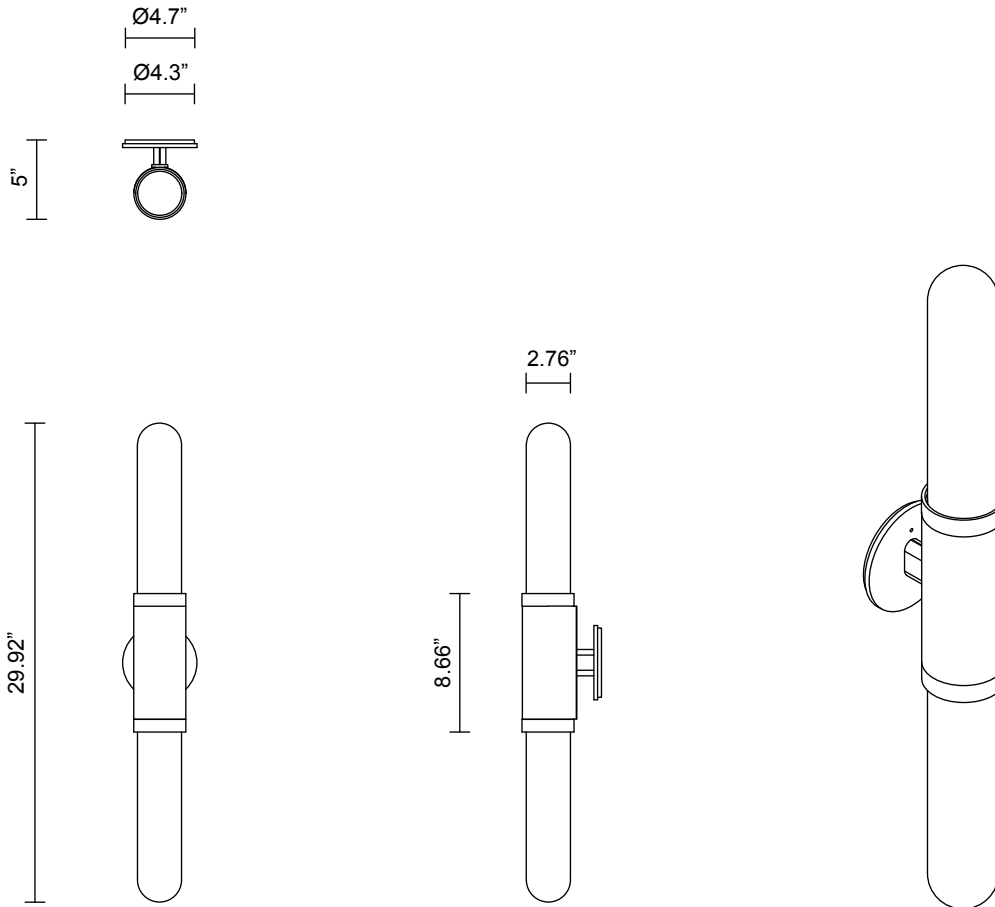

SCANDAL COLLECTION
SHORT WALL SCONCE

SCANDAL COLLECTION

ARTICOLOSTUDIOS.COM

SHORT WALL SCONCE

23V2

ABOUT SCANDAL

Scandal casts a slim and finely considered silhouette. Notable for its barrel-like cuff and inlay, Scandal's elongated proportions are the unification of luxurious crafts.

LEAD TIME

8 - 10 weeks

LIGHT SOURCE

2 x 12V 7W LED MR16 GU5.3

2700K warm white

1000 total lumen output

Dimmable

Lamps included

INSTALLATION

Supplied with external driver and mounting plate to fit 4.0 square Jbox

WEIGHT

10 lb

CERTIFICATION STANDARD

UL

WARRANTY

3 years