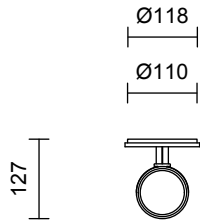

SCANDAL COLLECTION
SHORT WALL SCONCE

SCANDAL COLLECTION

SHORT WALL SCONCE

ARTICOLOSTUDIOS.COM

24V2

ABOUT SCANDAL

Scandal casts a slim and finely considered silhouette. Notable for its barrel-like cuff and inlay, Scandal's elongated proportions are the unification of luxurious crafts.

LEAD TIME

6 - 8 weeks

LIGHT SOURCE

2 x 12V 7W LED MR16 GU5.3
2700K warm white
500 lumens
Dimmable
Lamps included

INSTALLATION

Supplied with external driver

WEIGHT

5kg

CERTIFICATION

CE/AU

WARRANTY

3 years

FITTING FINISHES

Brass
Bronze*
Satin Nickel
Black Electroplate

* As Bronze is a hand applied finish the depth of colour will vary

INLAY