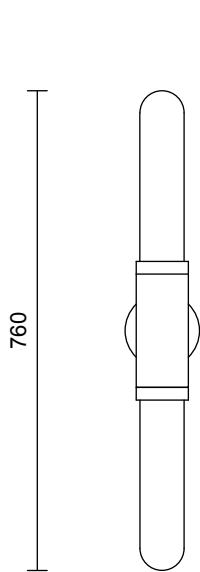

SCANDAL COLLECTION
SHORT WALL SCONCE

SCANDAL COLLECTION

SHORT WALL SCONCE

ARTICOLOSTUDIOS.COM

24V2

ABOUT SCANDAL

Scandal casts a slim and finely considered silhouette. Notable for its barrel-like cuff and inlay, Scandal's elongated proportions are the unification of luxurious crafts.

LEAD TIME

6 - 8 weeks

LIGHT SOURCE

2 x 12V 7W LED MR16 GU5.3
2700K warm white
500 lumens
Dimmable
Lamps included

INSTALLATION

Supplied with external driver

WEIGHT

5kg