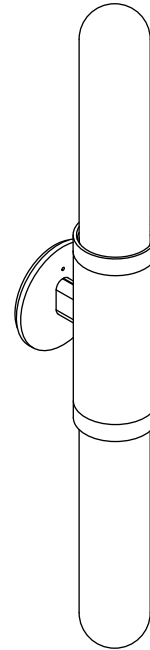

SCANDAL COLLECTION
SHORT WALL SCONCE

SCANDAL COLLECTION

SHORT WALL SCONCE

ARTICOLOSTUDIOS.COM

24V2

ABOUT SCANDAL

Scandal casts a slim and finely considered silhouette. Notable for its barrel-like cuff and inlay, Scandal's elongated proportions are the unification of luxurious crafts.

LEAD TIME

6 - 8 weeks

LIGHT SOURCE

2 x 12V 7W LED MR16 GU5.3
2700K warm white
500 lumens
Dimmable
Lamps included

INSTALLATION

Supplied with external driver

WEIGHT

5kg

CERTIFICATION

CE/AU

WARRANTY

3 years

FITTING FINISHES

Brass
Bronze*
Satin Nickel
Black Electroplate

* As Bronze is a hand applied finish the depth of colour will vary

INLAY