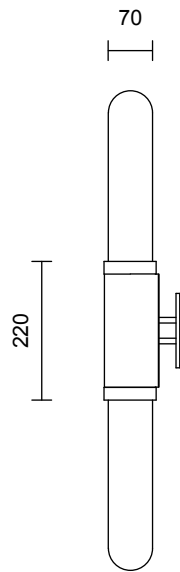

SCANDAL COLLECTION
SHORT WALL SCONCE

SCANDAL COLLECTION

SHORT WALL SCONCE

ARTICOLOSTUDIOS.COM

24V2

ABOUT SCANDAL

Scandal casts a slim and finely considered silhouette. Notable for its barrel-like cuff and inlay, Scandal's elongated proportions are the unification of luxurious crafts.

LEAD TIME

6 - 8 weeks

LIGHT SOURCE

2 x 12V 7W LED MR16 GU5.3
2700K warm white
500 lumens
Dimmable
Lamps included

INSTALLATION

Supplied with external driver

WEIGHT

5kg

CERTIFICATION

CE/AU

WARRANTY

3 years

FITTING FINISHES

Brass
Bronze*
Satin Nickel
Black Electroplate

* As Bronze is a hand applied finish the depth of colour will vary

INLAY