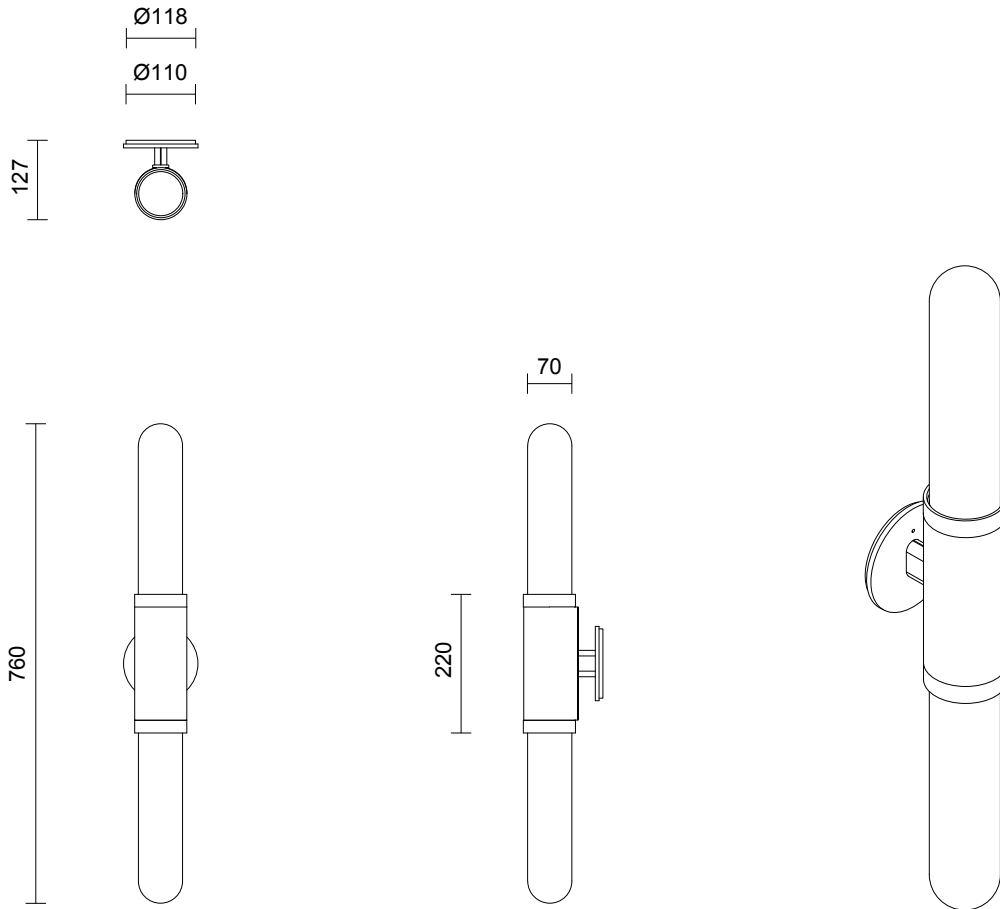

SCANDAL COLLECTION
SHORT WALL SCONCE

SCANDAL COLLECTION

SHORT WALL SCONCE

ARTICOLOSTUDIOS.COM

23V1

ABOUT SCANDAL

Scandal casts a slim and finely considered silhouette. Notable for its barrel-like cuff and inlay, Scandal's elongated proportions are the unification of luxurious crafts.

LEAD TIME

6 - 8 weeks

LIGHT SOURCE

2 x 12V 7W LED MR16 GU5.3
2700K warm white
1000 total lumen output
Dimmable
Lamps included

INSTALLATION

Supplied with external driver

WEIGHT

5kg