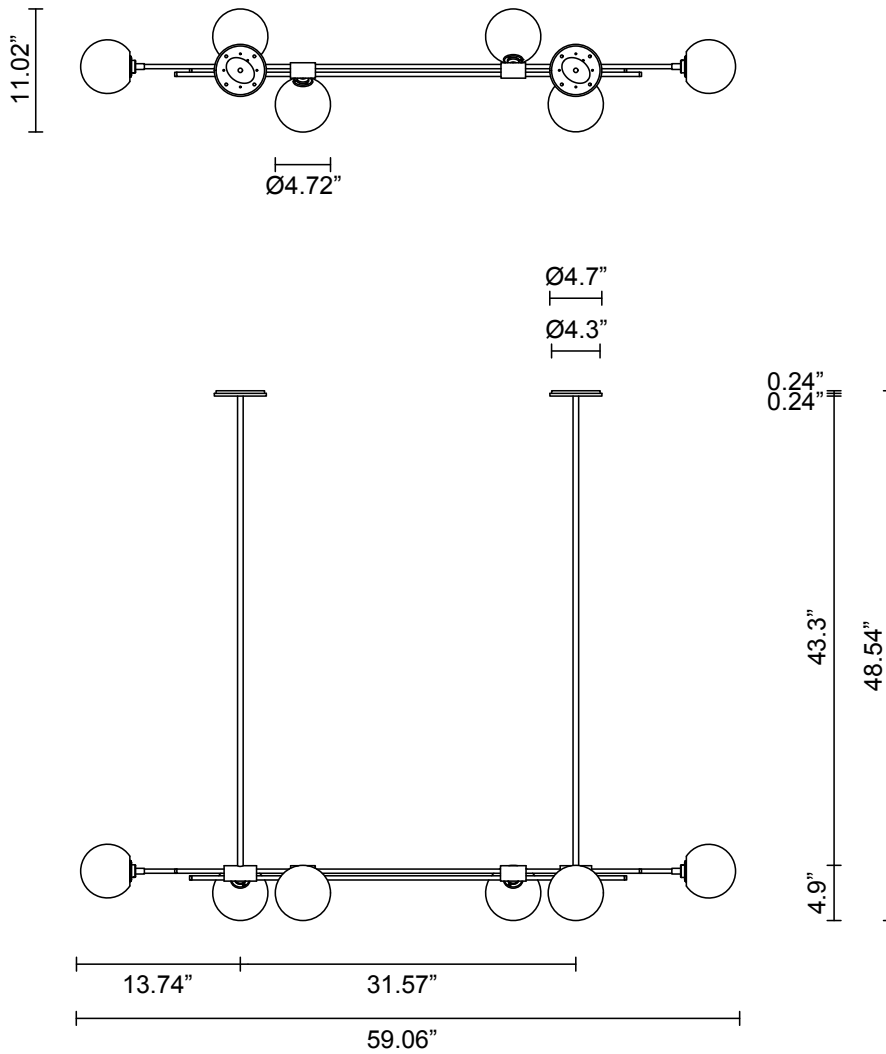

TRIOLOGY COLLECTION
HORIZONTAL PENDANT

ARTICOLOSTUDIOS.COM

24V2

ABOUT TRILOGY

Trilogy manifests contemporary sophistication of yesteryear, drawing from art deco imaginings with staggered rods, jewel-like cuff detailing and mouth-blown orbs.

LEAD TIME

8 - 10 weeks

LIGHT SOURCE

6 x 12V G4 2.5W LED bipin
2700K warm white
1500 total lumen output
Dimmable
Lamps included

INSTALLATION

Supplied with external driver and mounting plate to fit 4.0 square Jbox

ROD LENGTH

Rod lengths range between $15.75''$ (400mm) - $63''$ (1600mm), in increments of $3.94''$ (100mm)

WEIGHT

26.5 lb

CERTIFICATION STANDARD

UL

WARRANTY

3 years

FITTING FINISHES

Brass
Bronze*
Satin Nickel
Black Electroplate

* As Bronze is a hand applied finish the depth of colour will vary

SHADE COLOURS

Snow
Scandi
Tea
Frosted Tea
Fizi (weight: 43 lb)