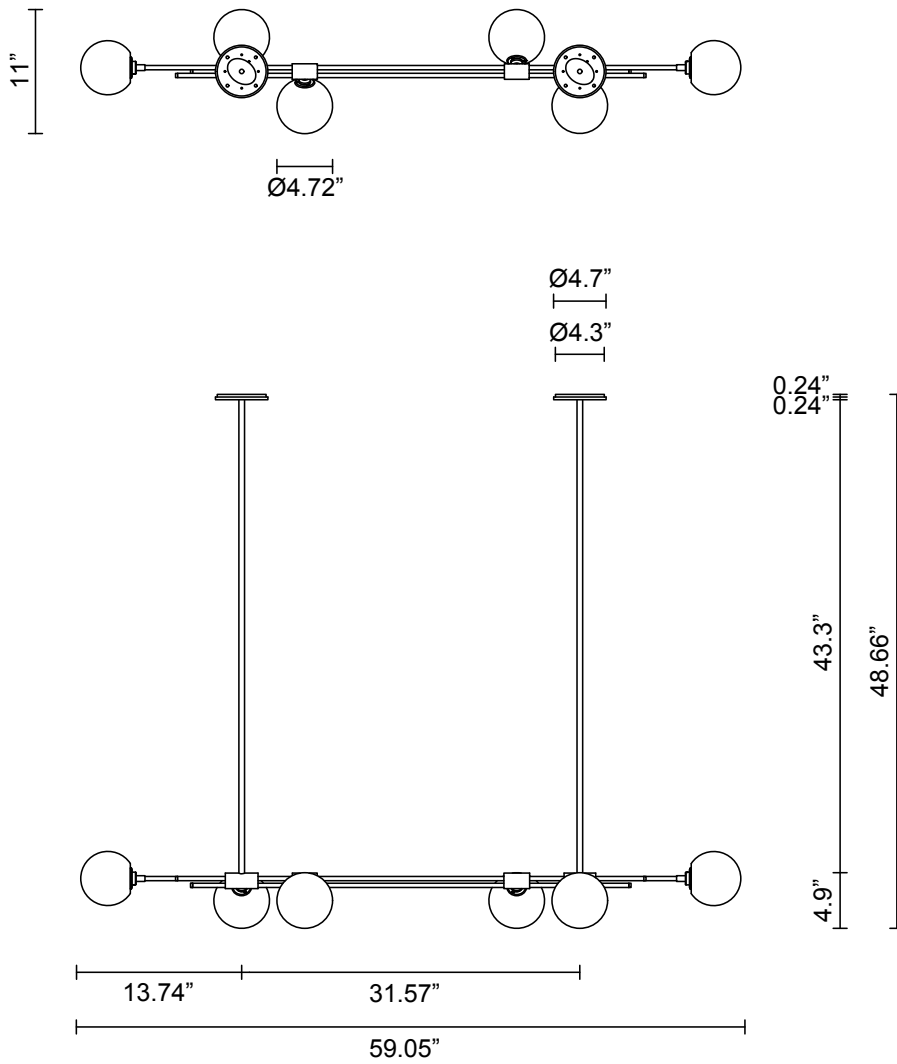

TRIOLOGY COLLECTION
HORIZONTAL PENDANT

ARTICOLOSTUDIOS.COM

24V1

ABOUT TRILOGY

Trilogy manifests contemporary sophistication of yesteryear, drawing from art deco imaginings with staggered rods, jewel-like cuff detailing and mouth-blown orbs.

LEAD TIME

8 - 10 weeks

LIGHT SOURCE

6 x 12V G4 2.5W LED bipin
2700K warm white
1500 total lumen output
Dimmable
Lamps included

INSTALLATION

Supplied with external driver and mounting plate to fit 4.0 square Jbox

ROD LENGTH

Rod lengths range between $15.75''$ (400mm) - $63''$ (1600mm), in increments of $3.94''$ (100mm)

WEIGHT

26.5 lb

CERTIFICATION STANDARD

UL

WARRANTY

3 years

FITTING FINISHES

Brass
Bronze*
Satin Nickel
Black Electroplate

*As Bronze is a hand applied finish, the depth of colour will vary

SHADE COLOURS

Snow
Scandi
Tea
Frosted Tea
Fizi (weight: 43 lb)