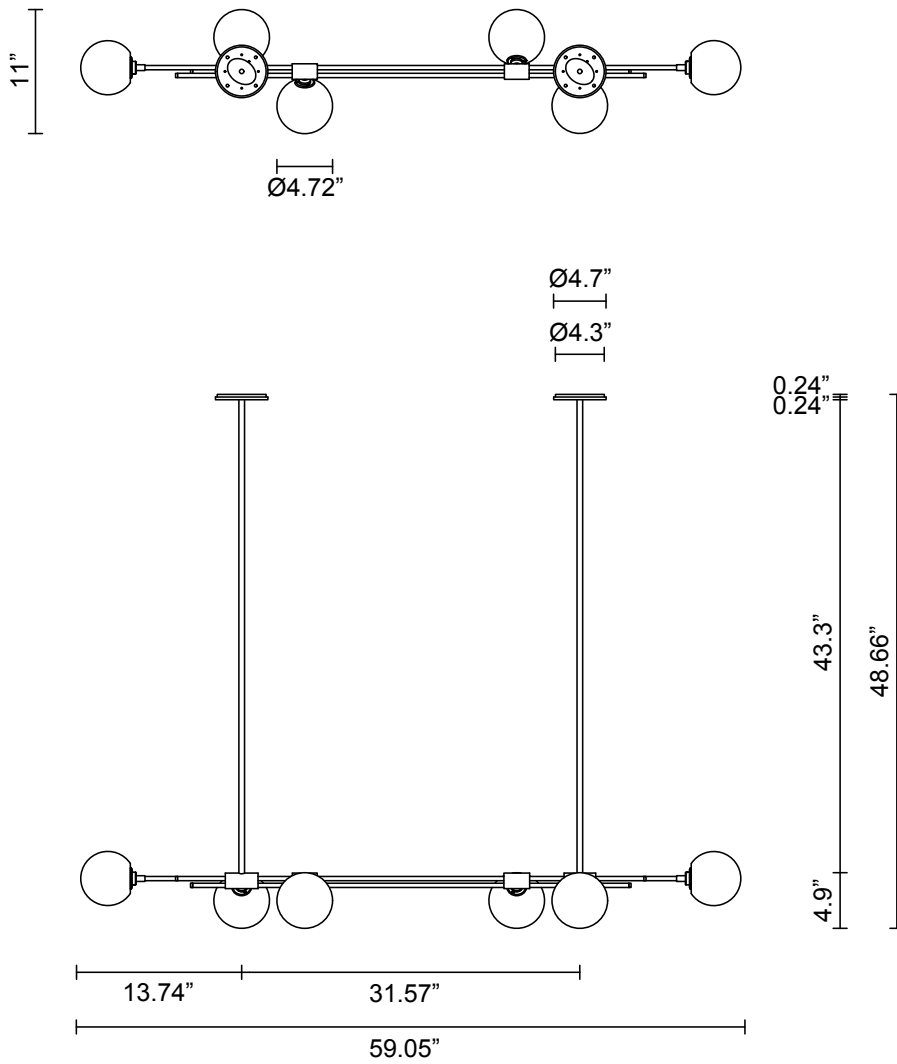

TRIOLOGY COLLECTION
HORIZONTAL PENDANT

ARTICOLOSTUDIOS.COM

24V1

ABOUT TRILOGY

Trilogy manifests contemporary sophistication of yesteryear, drawing from art deco imaginings with staggered rods, jewel-like cuff detailing and mouth-blown orbs.

LEAD TIME

8 - 10 weeks

LIGHT SOURCE

6 x 12V G4 2.5W LED bipin
2700K warm white
1500 total lumen output
Dimmable
Lamps included

INSTALLATION

Supplied with external driver and mounting plate to fit 4.0 square Jbox

ROD LENGTH

Rod lengths range between 15.75" (400mm) - 63" (1600mm), in increments of 3.94" (100mm)

WEIGHT

26.5 lb

CERTIFICATION STANDARD

UL

WARRANTY

3 years

FITTING FINISHES

Brass
Bronze*
Satin Nickel
Black Electroplate

* As Bronze is a hand applied finish the depth of colour will vary

SHADE COLOURS

Snow
Scandi
Tea
Frosted Tea
Fizi (weight: 43 lb)