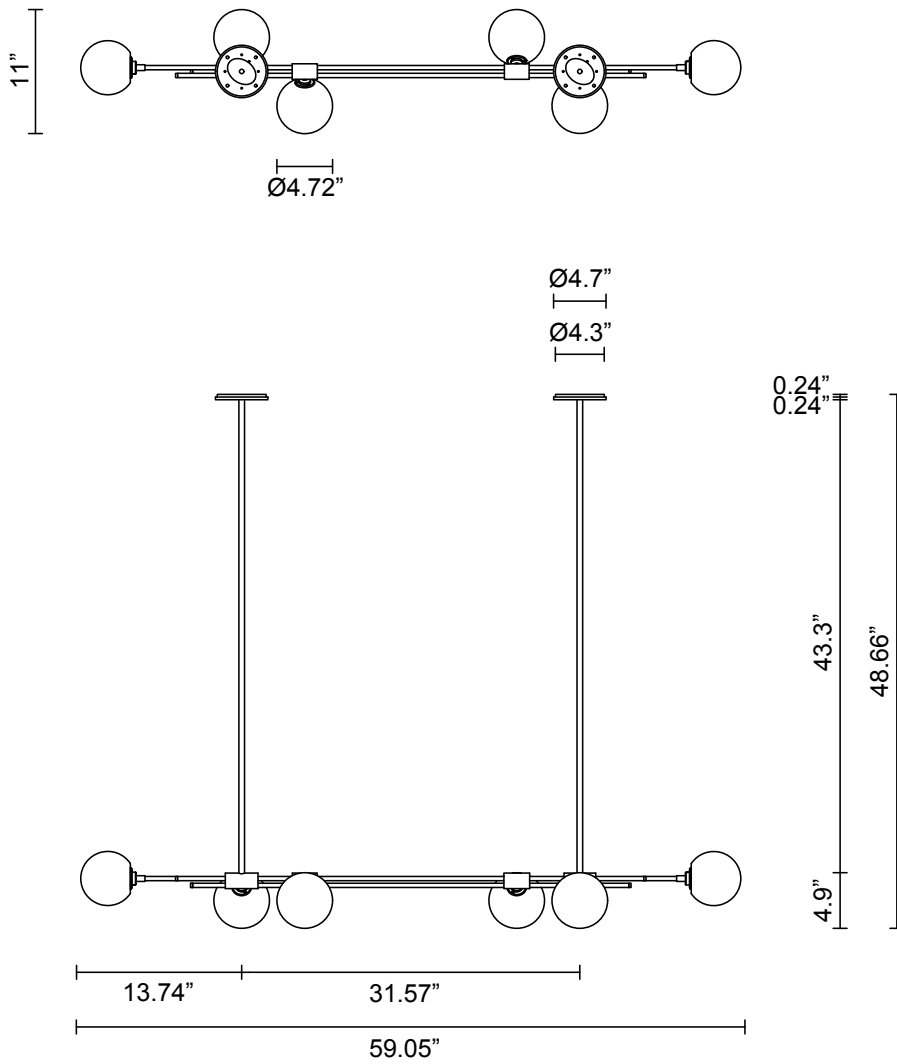

TRIOLOGY COLLECTION
HORIZONTAL PENDANT

ARTICOLOSTUDIOS.COM

23V3

ABOUT TRILOGY

Trilogy manifests contemporary sophistication of yesteryear, drawing from art deco imaginings with staggered rods, jewel-like cuff detailing and mouth-blown orbs.

LEAD TIME

8 - 10 weeks

LIGHT SOURCE

6 x 12V G4 2.5W LED bipin
2700K warm white
1500 total lumen output
Dimmable
Lamps included

INSTALLATION

Supplied with external driver and mounting plate to fit 4.0 square Jbox

ROD LENGTH

Rod lengths range between $15.75''$ (400mm) - $63''$ (1600mm), in increments of $3.94''$ (100mm)

WEIGHT

26.5 lb

CERTIFICATION STANDARD

UL

WARRANTY

3 years

FITTING FINISHES

Brass
Mid Bronze
Satin Nickel
Black Electroplate

SHADE COLOURS

Snow
Scandi
Tea
Frosted Tea
Fizi (weight: 43 lb)