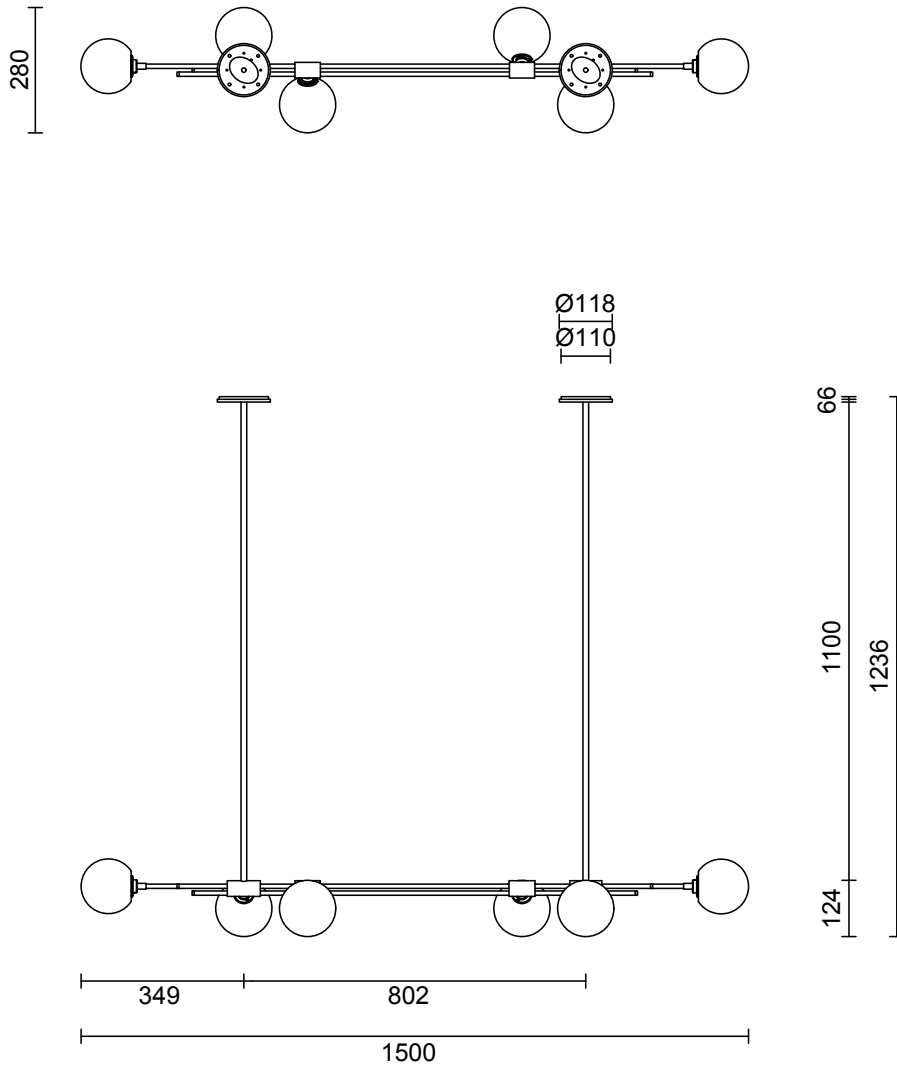

TRIOLOGY COLLECTION
HORIZONTAL PENDANT

ARTICOLOSTUDIOS.COM

24V1

ABOUT TRILOGY

Trilogy manifests contemporary sophistication of yesteryear, drawing from art deco imaginings with staggered rods, jewel-like cuff detailing and mouth-blown orbs.

LEAD TIME

6 - 8 weeks

LIGHT SOURCE

6 x 12V G4 2.5W LED bipin
2700K warm white
1500 total lumen output
Dimmable
Lamps included

INSTALLATION

Supplied with external driver

ROD LENGTH

Rod lengths range between 400mm - 1600mm, in increments of 100mm.

WEIGHT

12kg

CERTIFICATION

CE/AU

WARRANTY

3 years

FITTING FINISHES

Brass
Bronze*
Satin Nickel
Black Electroplate

* As Bronze is a hand applied finish the depth of colour will vary

SHADE COLOURS

Snow
Scandi
Tea
Frosted Tea
Fizi (weight: 20kg)