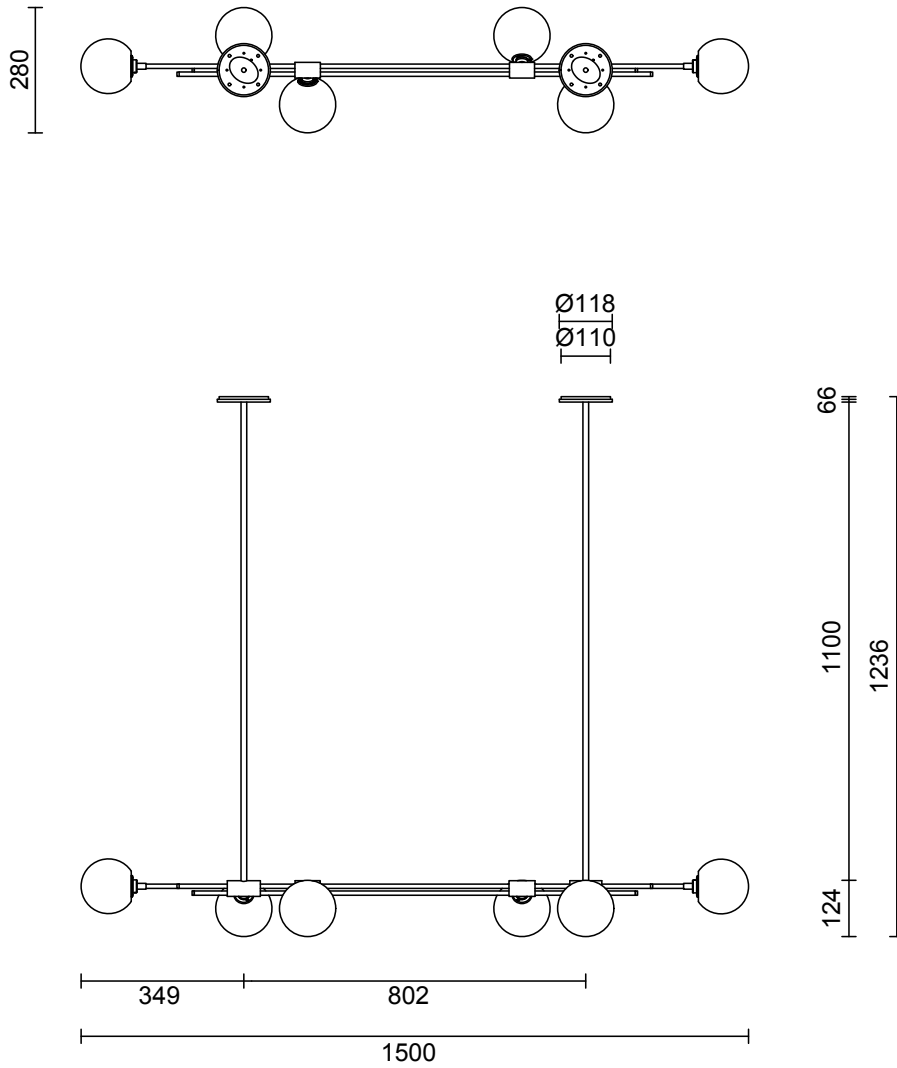

TRIOLOGY COLLECTION
HORIZONTAL PENDANT

ARTICOLOSTUDIOS.COM

23V2

ABOUT TRILOGY

Trilogy manifests contemporary sophistication of yesteryear, drawing from art deco imaginings with staggered rods, jewel-like cuff detailing and mouth-blown orbs.

LEAD TIME

6 - 8 weeks

LIGHT SOURCE

6 x 12V G4 2W LED bipin
2700K warm white
1200 total lumen output
Dimmable
Lamps included

INSTALLATION

Supplied with external driver

ROD LENGTH

Rod lengths range between 400mm - 1600mm, in increments of 100mm.

WEIGHT

12kg

CERTIFICATION

CE/AU

WARRANTY

3 years

FITTING FINISHES

Brass
Mid Bronze
Satin Nickel
Black Electroplate

SHADE COLOURS

Snow
Scandi
Tea
Frosted Tea
Fizi (weight: 20kg)