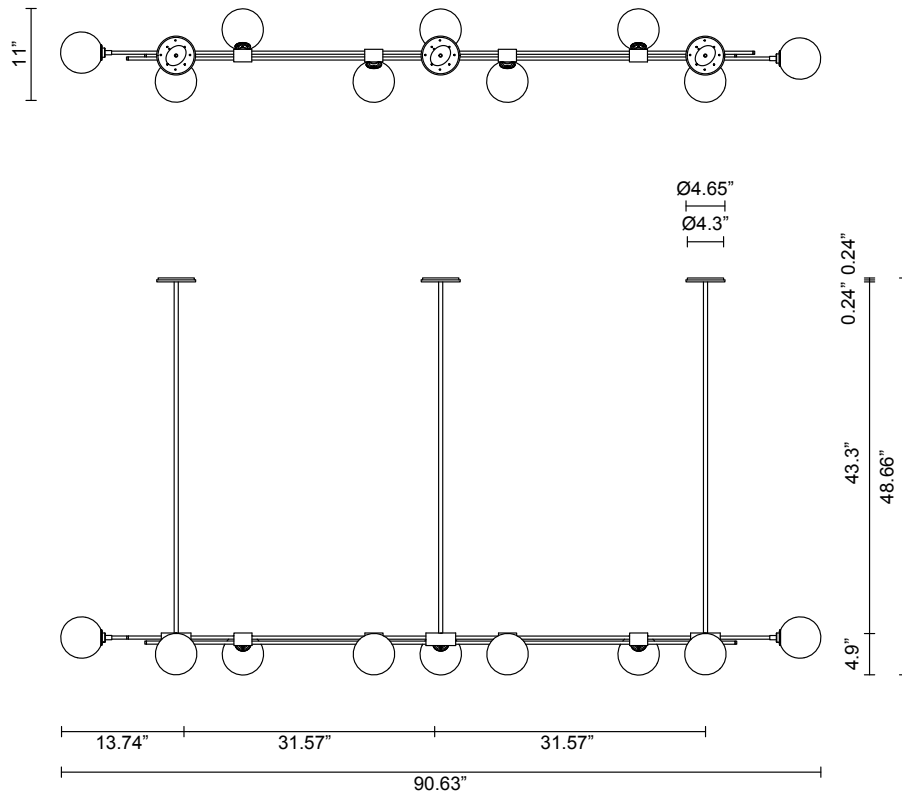

9 BALL HORIZONTAL PENDANT

24V1

ABOUT TRIOLOGY

Trilogy manifests contemporary sophistication of yesteryear, drawing from art deco imaginings with staggered rods, jewel-like cuff detailing and mouth-blown orbs.

LEAD TIME

8 - 10 weeks

LIGHT SOURCE

9 x 12V G4 2.5W LED bipin
2700K warm white
2250 total lumen output
Dimmable
Lamps included

INSTALLATION

Supplied with external driver and mounting plate to fit 4.0 square Jbox

ROD LENGTH

Rod lengths range between 15.75" (400mm) - 63" (1600mm), in increments of 3.94" (100mm)

WEIGHT

40 lb

CERTIFICATION STANDARD

UL

WARRANTY

3 years

FITTING FINISHES

Brass
Bronze*
Satin Nickel
Black Electroplate

*As Bronze is a hand applied finish, the depth of colour will vary

SHADE COLOURS

Snow
Scandi
Tea
Frosted Tea
Fizi (weight: 62 lb)