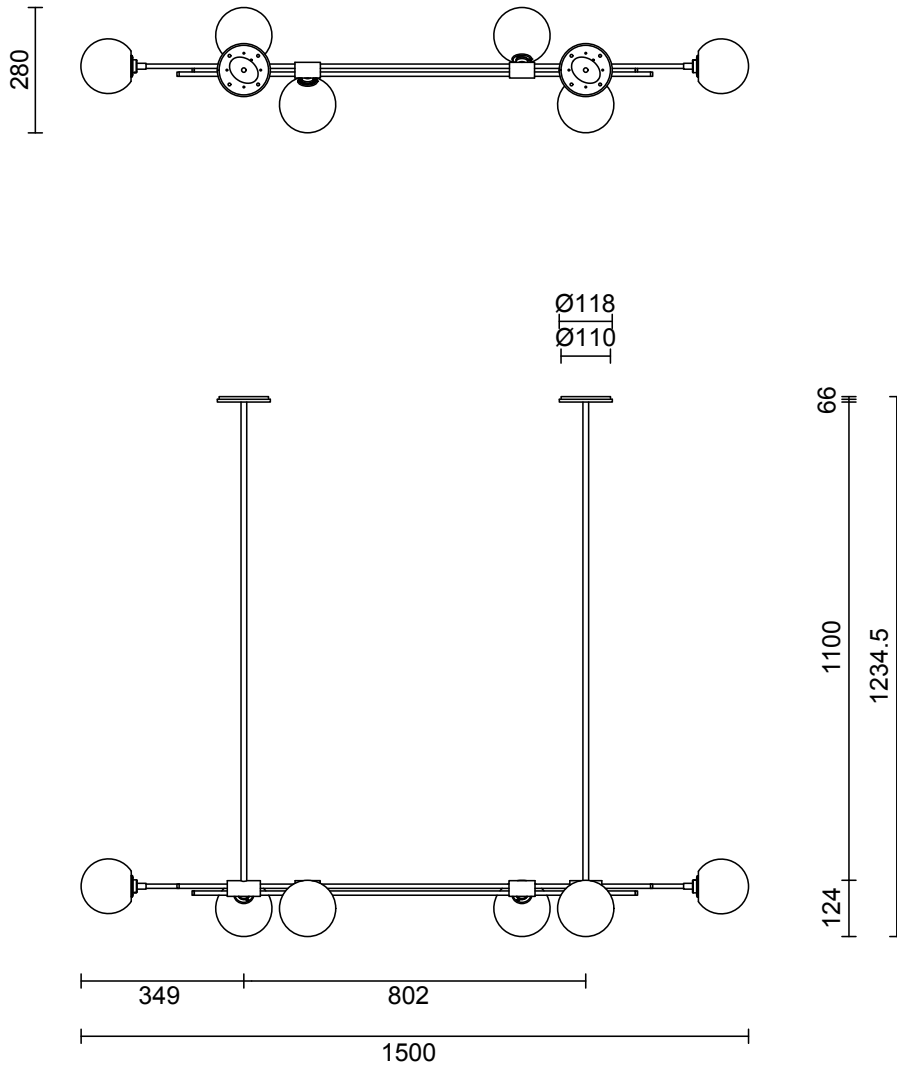

TRILOGY COLLECTION
HORIZONTAL PENDANT

ARTICOLOSTUDIOS.COM

24V2

ABOUT TRILOGY

Trilogy manifests contemporary sophistication of yesteryear, drawing from art deco imaginings with staggered rods, jewel-like cuff detailing and mouth-blown orbs.

LEAD TIME

6 - 8 weeks

LIGHT SOURCE

6 x 12V G4 2.5W LED bipin
2700K warm white
1500 total lumen output
Dimmable
Lamps included

INSTALLATION

Supplied with external driver

ROD LENGTH

Rod lengths range between 400mm - 1600mm, in increments of 100mm.

WEIGHT

12kg

CERTIFICATION

CE/AU

WARRANTY

3 years

FITTING FINISHES

Brass
Bronze*
Satin Nickel
Black Electroplate

* As Bronze is a hand applied finish the depth of colour will vary

SHADE COLOURS

Snow
Scandi
Tea
Frosted Tea
Fizi (weight: 20kg)