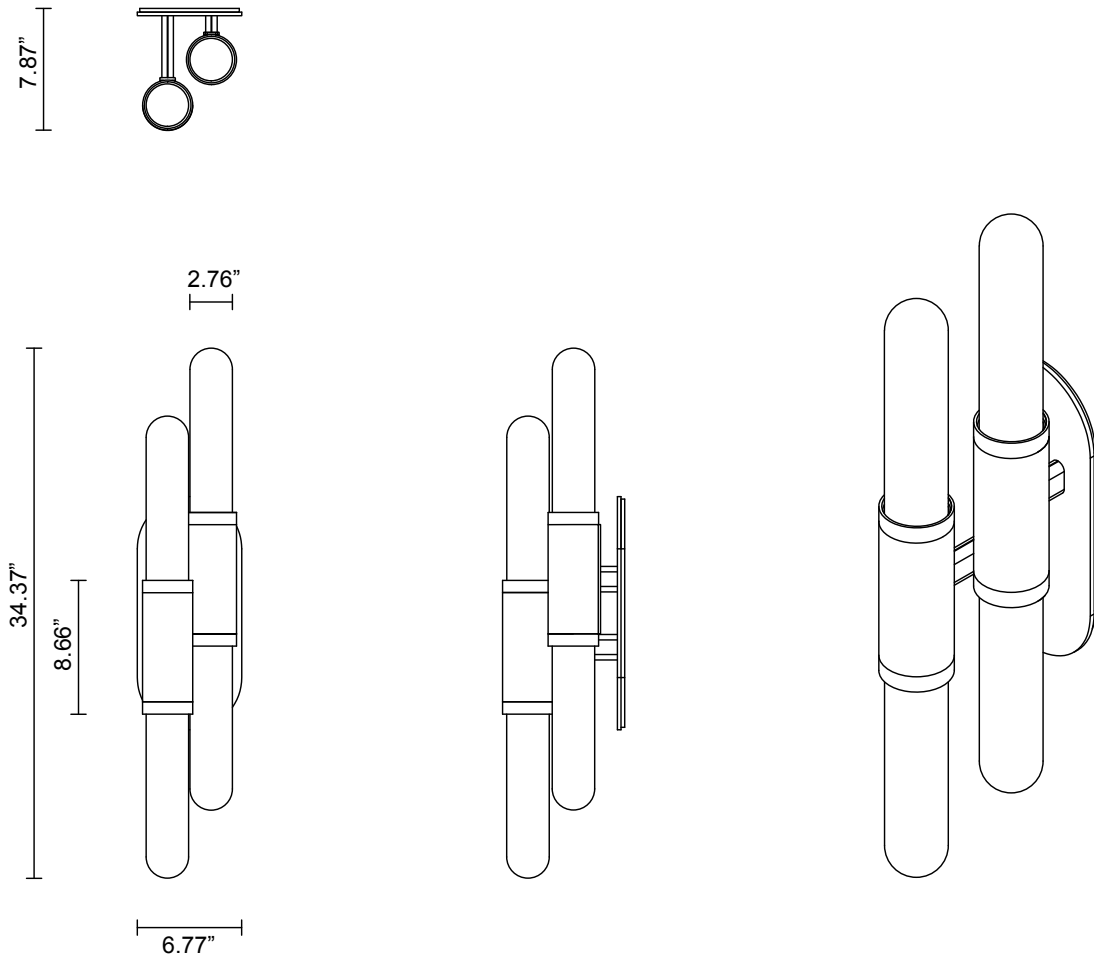

SCANDAL COLLECTION
STAGGERED WALL SCONCE

SCANDAL COLLECTION
STAGGERED WALL SCONCE

ARTICOLOSTUDIOS.COM

24V1

ABOUT SCANDAL

Scandal casts a slim and finely considered silhouette. Notable for its barrel-like cuff and inlay, Scandal's elongated proportions are the unification of luxurious crafts.

LEAD TIME

8 - 10 weeks

LIGHT SOURCE

4 x 12V 7W LED MR16 GU5.3
2700K warm white
2000 total lumen output
Dimmable
Lamps included

INSTALLATION

Supplied with external driver and mounting plate to fit 4.0 square Jbox

WEIGHT

24 lb

CERTIFICATION STANDARD

UL

WARRANTY

3 years

FITTING FINISHES

Brass
Bronze*
Satin Nickel
Black Electroplate