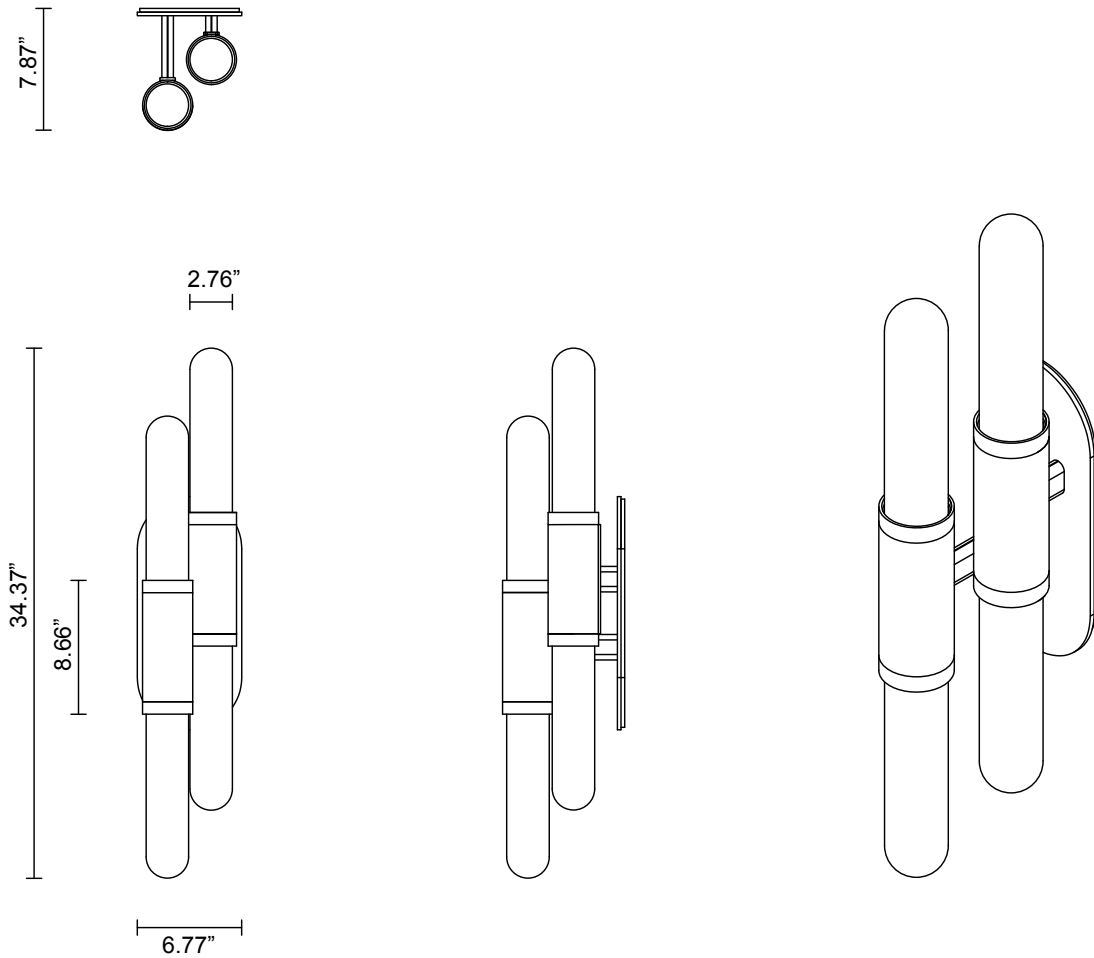

SCANDAL COLLECTION
STAGGERED WALL SCONCE

SCANDAL COLLECTION
STAGGERED WALL SCONCE

ARTICOLOSTUDIOS.COM

23V2

ABOUT SCANDAL

Scandal casts a slim and finely considered silhouette. Notable for its barrel-like cuff and inlay, Scandal's elongated proportions are the unification of luxurious crafts.

LEAD TIME

8 - 10 weeks

LIGHT SOURCE

4 x 12V 7W LED MR16 GU5.3

2700K warm white

2000 total lumen output

Dimmable

Lamps included