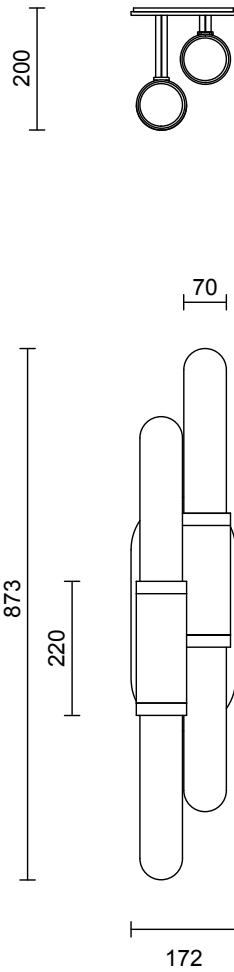

SCANDAL COLLECTION
STAGGERED WALL SCONCE

SCANDAL COLLECTION
STAGGERED WALL SCONCE

ARTICOLOSTUDIOS.COM

24V1

ABOUT SCANDAL

Scandal casts a slim and finely considered silhouette. Notable for its barrel-like cuff and inlay, Scandal's elongated proportions are the unification of luxurious crafts.

LEAD TIME

6 - 8 weeks

LIGHT SOURCE

4 x 12V 7W LED MR16 GU5.3
2700K warm white
500 lumen
Dimmable
Lamps included

INSTALLATION

Supplied with external driver

WEIGHT

12kg

CERTIFICATION

CE/AU

WARRANTY

3 years

FITTING FINISHES

Brass
Bronze*
Satin Nickel
Black Electroplate

* As Bronze is a hand applied finish the depth of colour will vary

INLAY