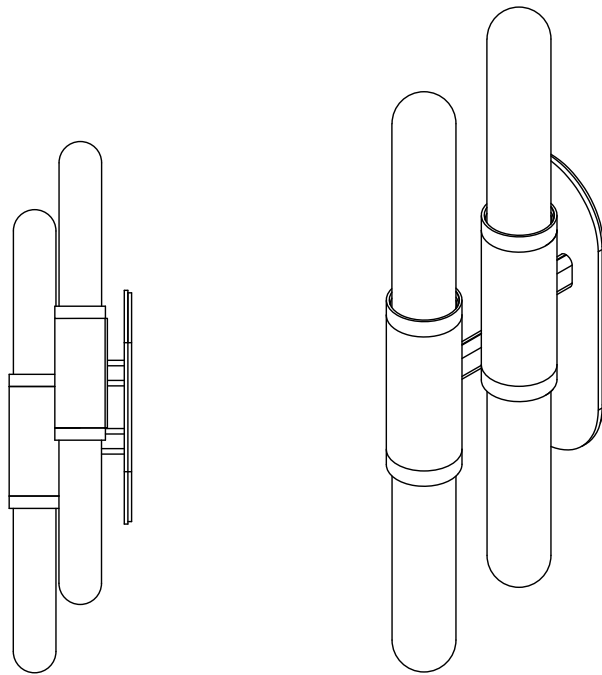

SCANDAL COLLECTION
STAGGERED WALL SCONCE

SCANDAL COLLECTION
STAGGERED WALL SCONCE

ARTICOLOSTUDIOS.COM

24V1

ABOUT SCANDAL

Scandal casts a slim and finely considered silhouette. Notable for its barrel-like cuff and inlay, Scandal's elongated proportions are the unification of luxurious crafts.

LEAD TIME

6 - 8 weeks

LIGHT SOURCE

4 x 12V 7W LED MR16 GU5.3
2700K warm white
500 lumen
Dimmable
Lamps included

INSTALLATION

Supplied with external driver

WEIGHT

12kg