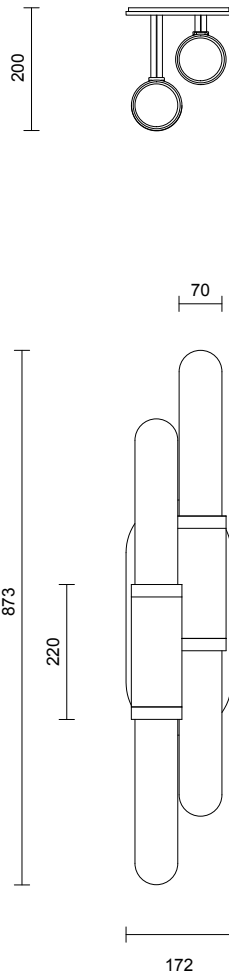

SCANDAL COLLECTION
STAGGERED WALL SCONCE

SCANDAL COLLECTION

STAGGERED WALL SCONCE

ARTICOLOSTUDIOS.COM

23V1

ABOUT SCANDAL

Scandal casts a slim and finely considered silhouette. Notable for its barrel-like cuff and inlay, Scandal's elongated proportions are the unification of luxurious crafts.

LEAD TIME

6 - 8 weeks

LIGHT SOURCE

4 x 12V 7W LED MR16 GU5.3
2700K warm white
2000 total lumen output
Dimmable
Lamps included

INSTALLATION

Supplied with external driver

WEIGHT

12kg

CERTIFICATION

CE/AU

WARRANTY

3 years

FITTING FINISHES

Brass
Mid Bronze
Satin Nickel
Black Electroplate

INLAY

Brass Mesh
Silver Mesh
Rose Gold Mesh
Latte Leather
Navy Leather