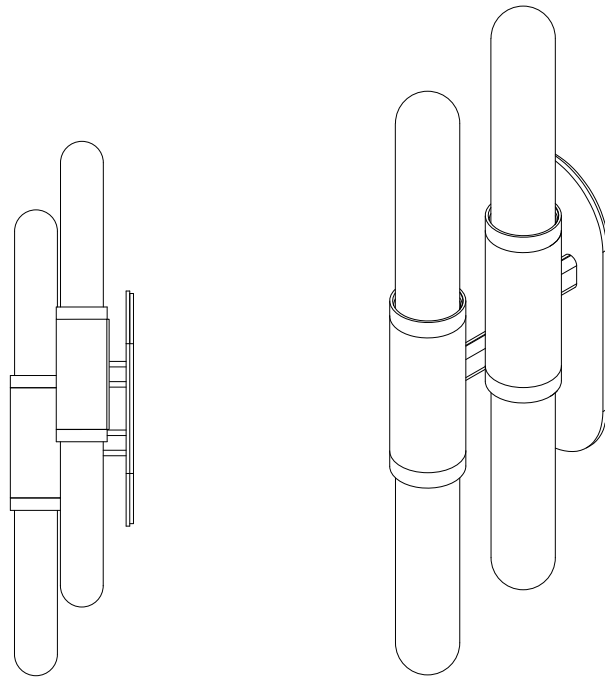

SCANDAL COLLECTION
STAGGERED WALL SCONCE

SCANDAL COLLECTION

STAGGERED WALL SCONCE

ARTICOLOSTUDIOS.COM

23V1

ABOUT SCANDAL

Scandal casts a slim and finely considered silhouette. Notable for its barrel-like cuff and inlay, Scandal's elongated proportions are the unification of luxurious crafts.

LEAD TIME

6 - 8 weeks

LIGHT SOURCE

4 x 12V 7W LED MR16 GU5.3
2700K warm white
2000 total lumen output
Dimmable
Lamps included

INSTALLATION

Supplied with external driver

WEIGHT

12kg