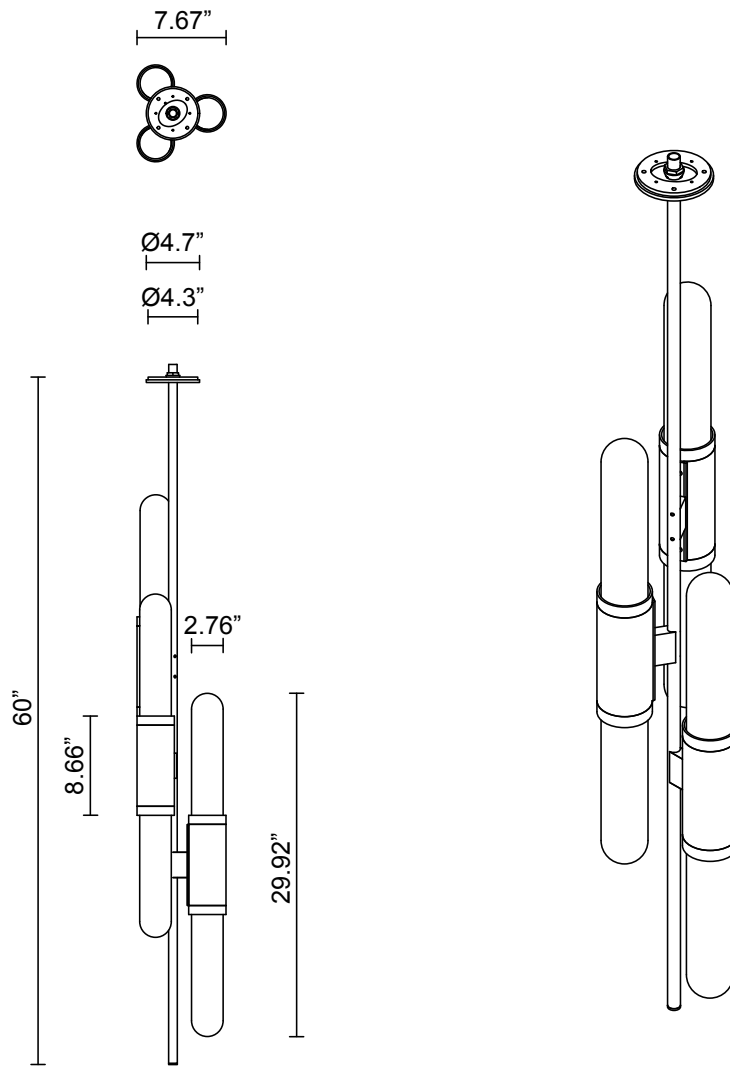

SCANDAL COLLECTION
STAGGERED PENDANT

SCANDAL COLLECTION
STAGGERED PENDANT

ARTICOLOSTUDIOS.COM

24V1

ABOUT SCANDAL

Scandal casts a slim and finely considered silhouette. Notable for its barrel-like cuff and inlay, Scandal's elongated proportions are the unification of luxurious crafts.

LEAD TIME

8 - 10 weeks

LIGHT SOURCE

6 x 12V 7W LED MR16 GU5.3
2700K warm white
3000 total lumen output
Dimmable
Lamps included

INSTALLATION

Supplied with external driver and mounting plate to fit 4.0 square Jbox

ROD LENGTH

Minimum total drop length of 55"

WEIGHT

31 lb

CERTIFICATION STANDARD

UL

WARRANTY

3 years