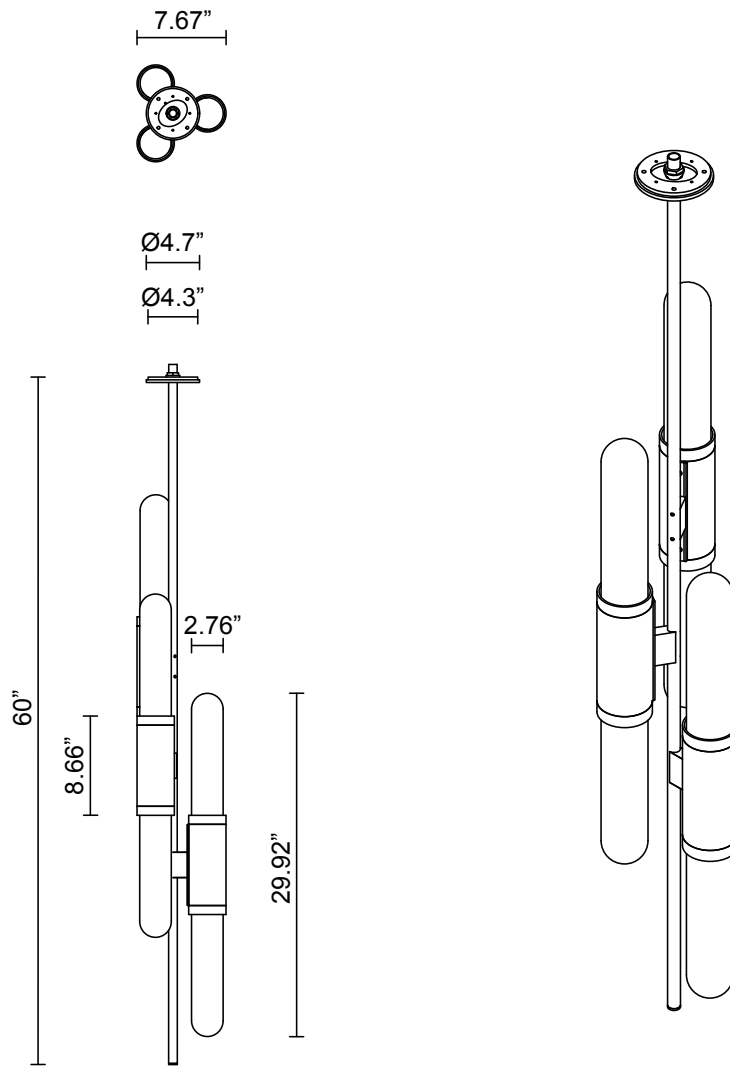

SCANDAL COLLECTION  
STAGGERED PENDANT

SCANDAL COLLECTION  
STAGGERED PENDANT

ARTICOLOSTUDIOS.COM

23V2

**ABOUT SCANDAL**

Scandal casts a slim and finely considered silhouette. Notable for its barrel-like cuff and inlay, Scandal's elongated proportions are the unification of luxurious crafts.

**LEAD TIME**

8 - 10 weeks

**LIGHT SOURCE**

6 x 12V 7W LED MR16 GU5.3  
2700K warm white  
3000 total lumen output  
Dimmable  
Lamps included

**INSTALLATION**

Supplied with external driver and mounting plate to fit 4.0 square Jbox

**ROD LENGTH**

Minimum total drop length of 55"

**WEIGHT**

31 lb

**CERTIFICATION STANDARD**

UL

**WARRANTY**

3 years