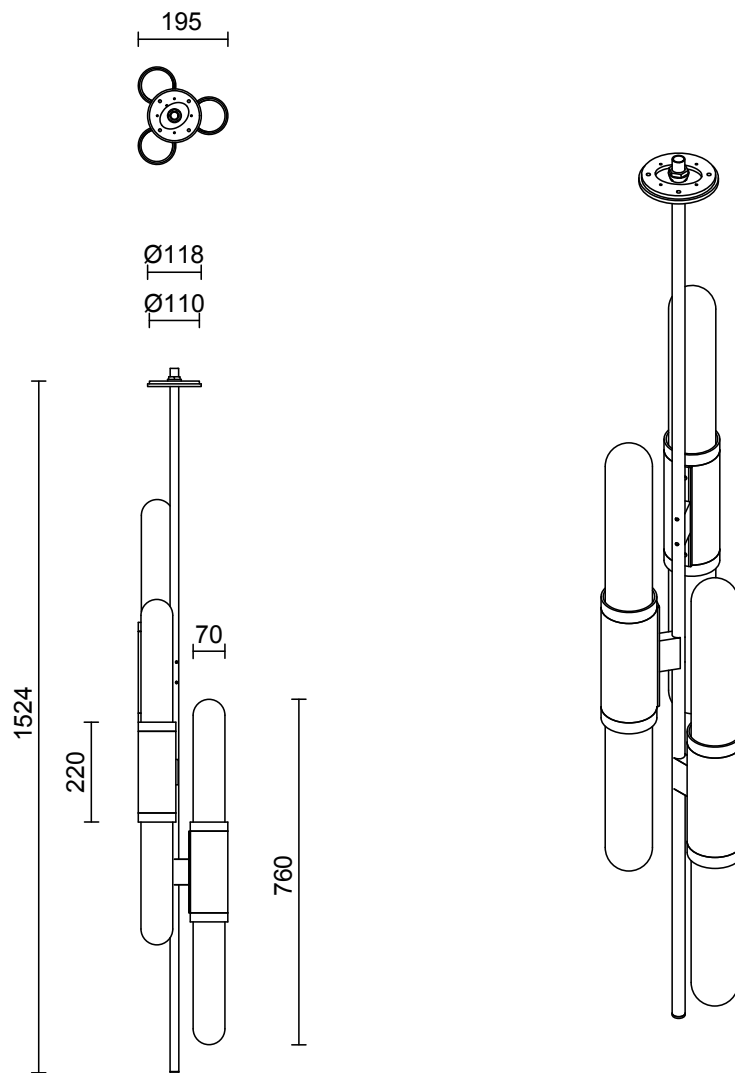

SCANDAL COLLECTION
STAGGERED PENDANT

SCANDAL COLLECTION
STAGGERED PENDANT

ARTICOLOSTUDIOS.COM

24V1

ABOUT SCANDAL

Scandal casts a slim and finely considered silhouette. Notable for its barrel-like cuff and inlay, Scandal's elongated proportions are the unification of luxurious crafts.

LEAD TIME

6 - 8 weeks

LIGHT SOURCE

6 x 12V 7W LED MR16 GU5.3
2700K warm white
500 lumen
Dimmable
Lamps included

INSTALLATION

Supplied with external driver

ROD LENGTH

Minimum total drop length
of 1395mm

WEIGHT

14kg

CERTIFICATION

CE/AU

WARRANTY

3 years

FITTING FINISHES

Brass
Bronze*
Satin Nickel
Black Electroplate