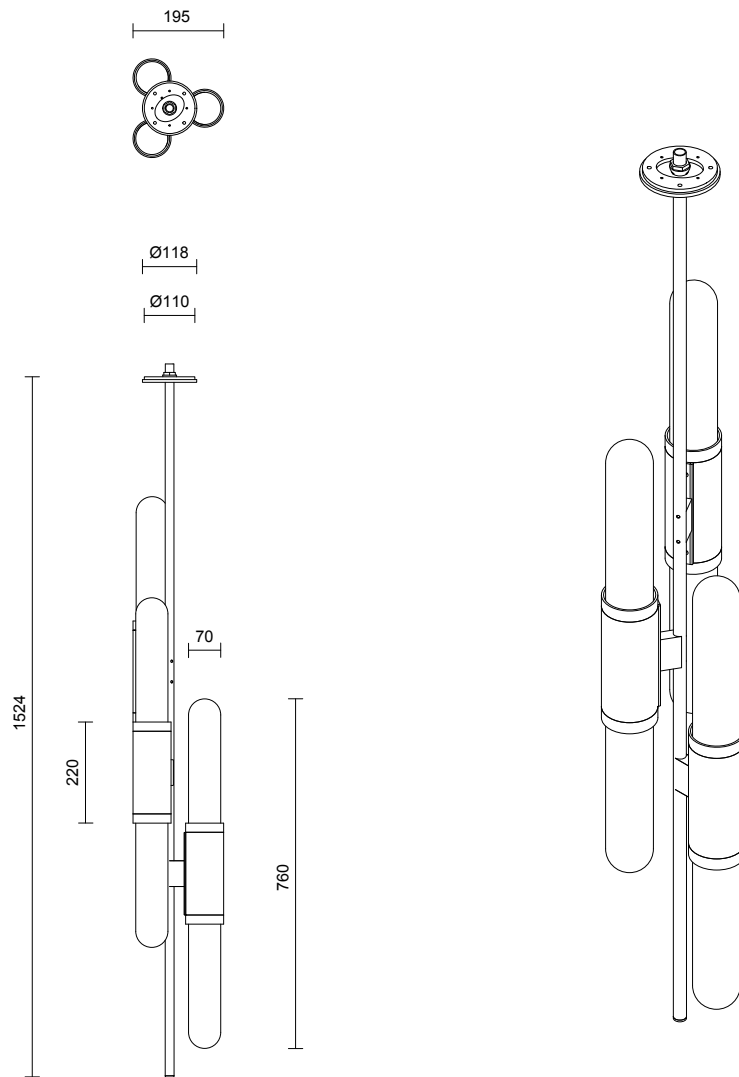

SCANDAL COLLECTION
STAGGERED PENDANT

SCANDAL COLLECTION

ARTICOLOSTUDIOS.COM

STAGGERED PENDANT

23V1

ABOUT SCANDAL

Scandal casts a slim and finely considered silhouette. Notable for its barrel-like cuff and inlay, Scandal's elongated proportions are the unification of luxurious crafts.

LEAD TIME

6 - 8 weeks

LIGHT SOURCE

6 x 12V 7W LED MR16 GU5.3
2700K warm white
3000 total lumen output
Dimmable
Lamps included

INSTALLATION

Supplied with external driver

ROD LENGTH

Minimum total drop length
of 1395mm

WEIGHT

14kg

CERTIFICATION

CE/AU

WARRANTY

3 years

FITTING FINISHES

Brass
Mid Bronze
Satin Nickel
Black Electroplate