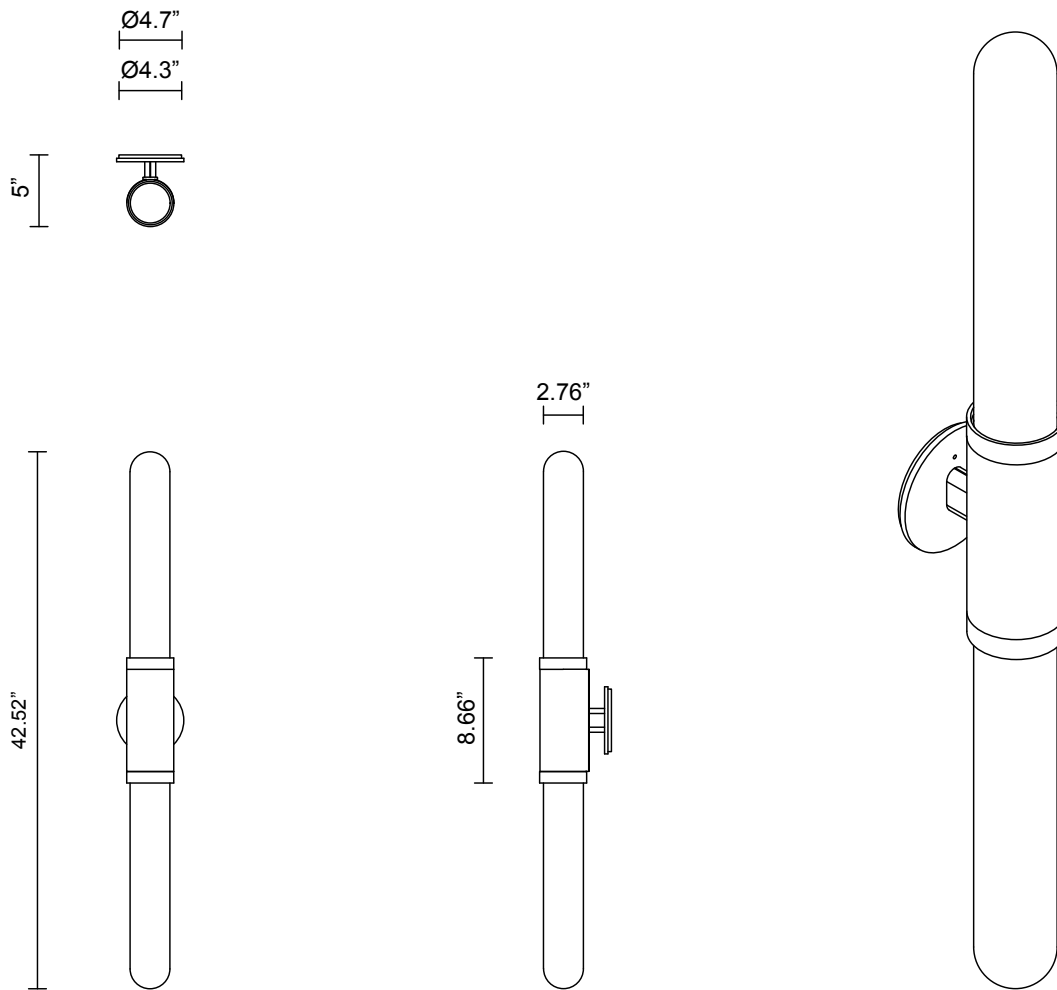

SCANDAL COLLECTION
TALL WALL SCONCE

SCANDAL COLLECTION

ARTICOLOSTUDIOS.COM

TALL WALL SCONCE

23V2

ABOUT SCANDAL

Scandal casts a slim and finely considered silhouette. Notable for its barrel-like cuff and inlay, Scandal's elongated proportions are the unification of luxurious crafts.

LEAD TIME

8 - 10 weeks

LIGHT SOURCE

2 x 12V 7W LED MR16 GU5.3

2700K warm white

1000 total lumen output

Dimmable

Lamps included

INSTALLATION

Supplied with external driver and mounting plate to fit 4.0 square Jbox

WEIGHT

11 lb

CERTIFICATION STANDARD

UL

WARRANTY

3 years