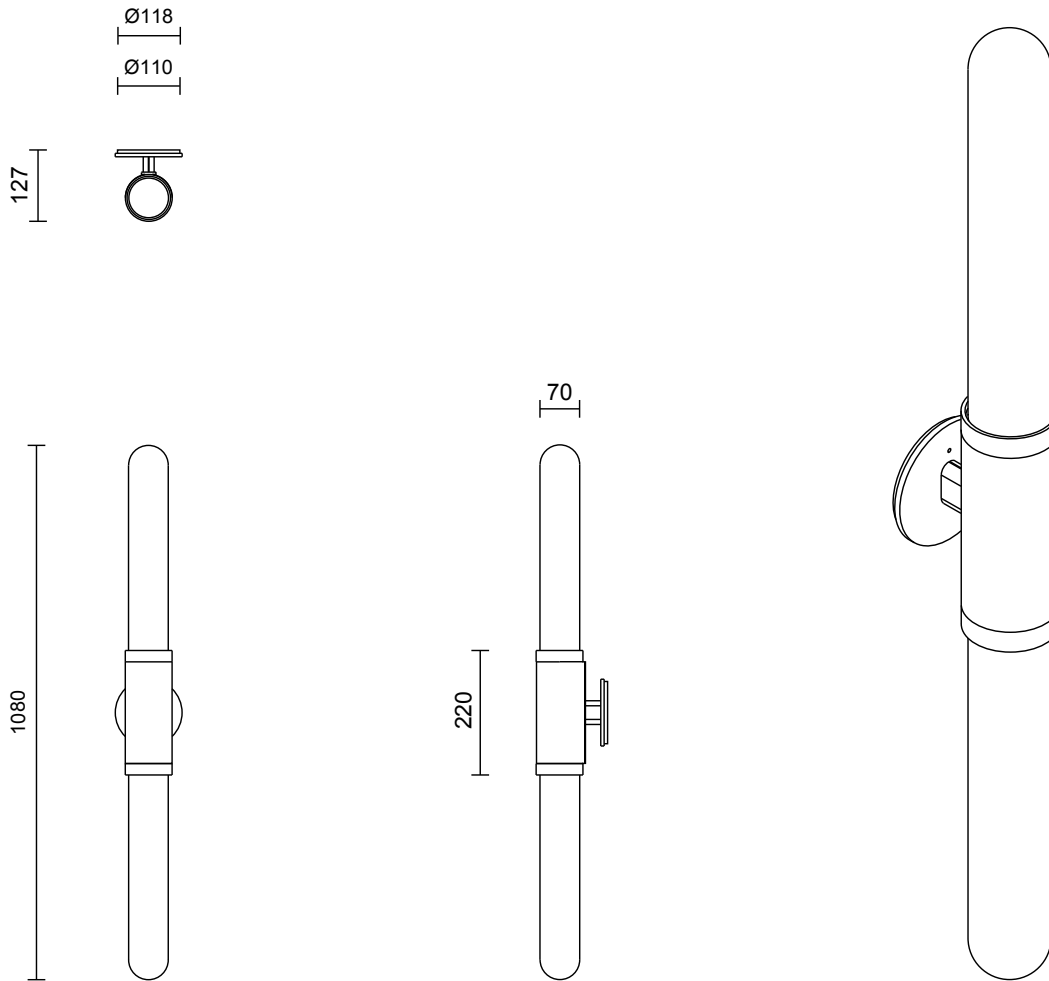

SCANDAL COLLECTION

TALL WALL SCONCE

SCANDAL COLLECTION

ARTICOLOSTUDIOS.COM

TALL WALL SCONCE

24V1

ABOUT SCANDAL

Scandal casts a slim and finely considered silhouette. Notable for its barrel-like cuff and inlay, Scandal's elongated proportions are the unification of luxurious crafts.

LEAD TIME

6 - 8 weeks

LIGHT SOURCE

2 x 12V 7W LED MR16 GU5.3
2700K warm white
500 lumens
Dimmable
Lamps included

INSTALLATION

Supplied with external driver

WEIGHT

6kg

CERTIFICATION

CE/AU

WARRANTY

3 years

FITTING FINISHES

Brass
Bronze*
Satin Nickel
Black Electroplate

* As Bronze is a hand applied finish the depth of colour will vary

INLAY