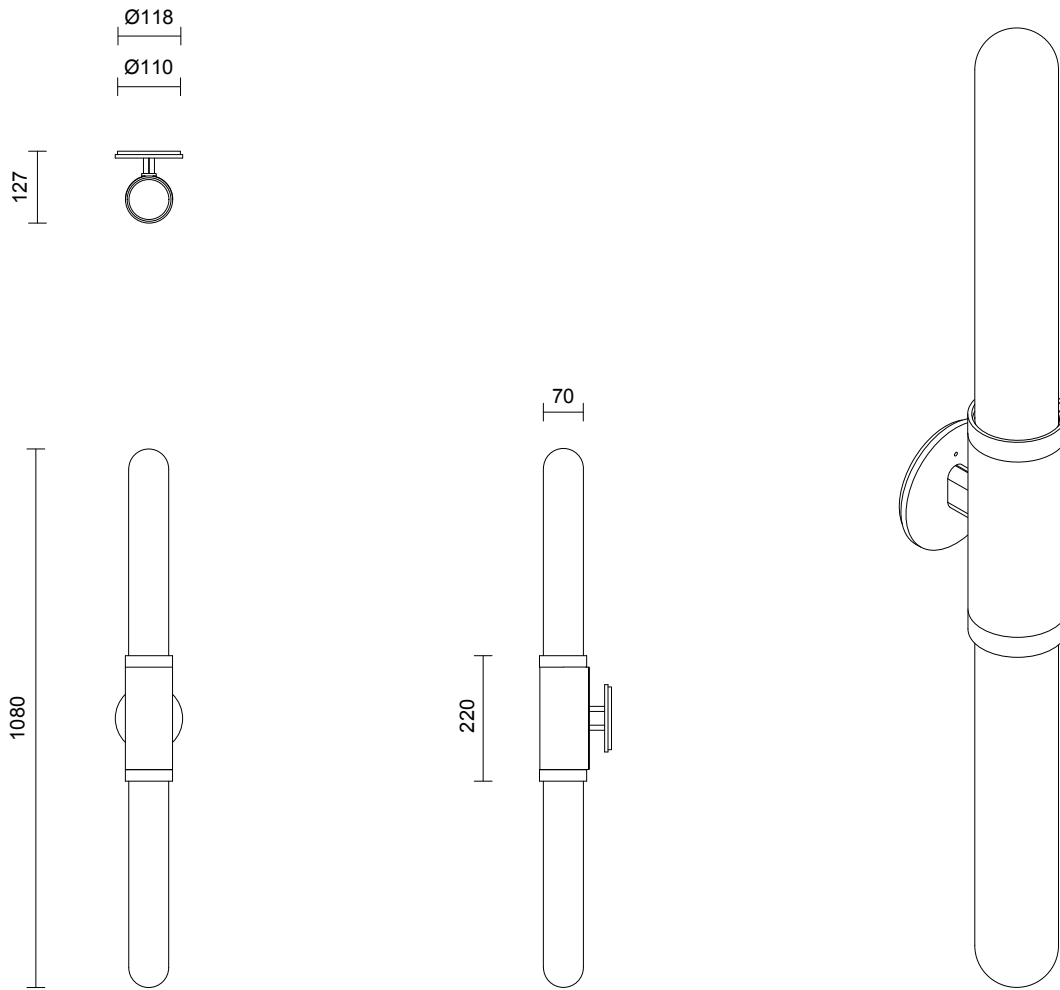

SCANDAL COLLECTION

TALL WALL SCONCE

SCANDAL COLLECTION

ARTICOLOSTUDIOS.COM

TALL WALL SCONCE

23V1

ABOUT SCANDAL

Scandal casts a slim and finely considered silhouette. Notable for its barrel-like cuff and inlay, Scandal's elongated proportions are the unification of luxurious crafts.

LEAD TIME

6 - 8 weeks

LIGHT SOURCE

2 x 12V 7W LED MR16 GU5.3
2700K warm white
1000 total lumen output
Dimmable
Lamps included

INSTALLATION

Supplied with external driver

WEIGHT

6kg