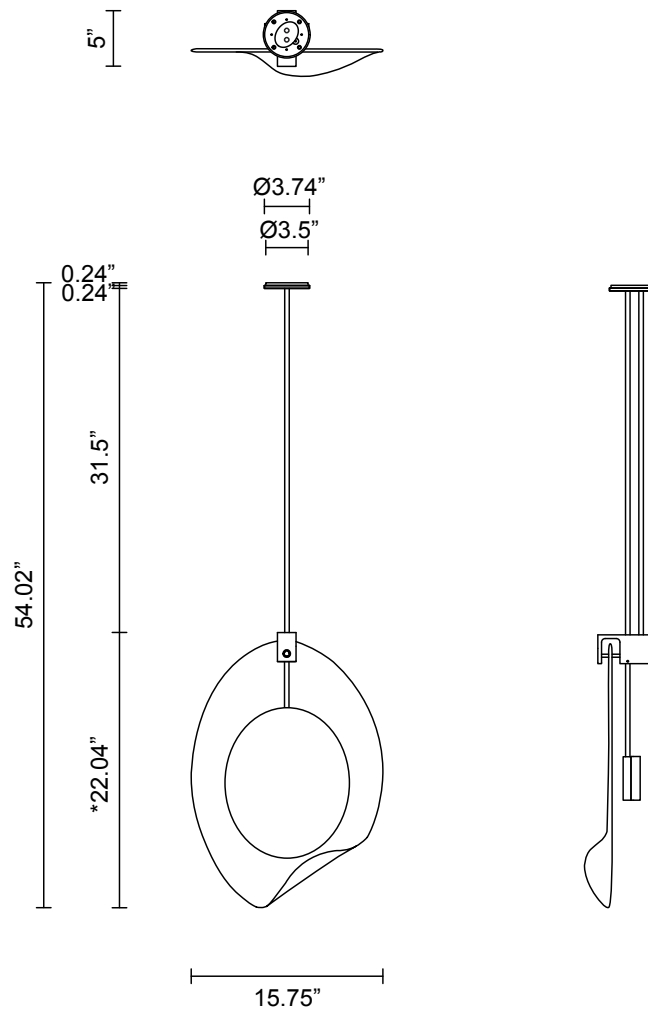

OVOLO COLLECTION
PENDANT

OVOLO COLLECTION
PENDANT

ARTICOLOSTUDIOS.COM

24V1

ABOUT OVOLO

Ovolo is a sculptural form that typifies the artistry of Articulo's design philosophy. The striking organic glass form, mouth-blown in Murano, Italy is coupled with a handcrafted bespoke lock and key detail.

*Please note: Shade dimensions inclusive of overall height may vary marginally due to the nature of mouth blown glass.

Fixture should be hung in front of a wall as the light source faces the wall and reflects backward.

LEAD TIME

8 - 10 weeks

LIGHT SOURCE

13W 1A LED board
2700k warm white
1000 lumens
Dimmable (upon request)

INSTALLATION

Supplied with external driver and mounting plate to fit 4.0 square Jbox

ROD LENGTH

Rod lengths range between 23.6" (600mm) - 47.25" (1200mm), in increments of 3.94" (100mm)

WEIGHT

20 lb

CERTIFICATION STANDARD

UL

WARRANTY

3 years

FITTING FINISHES

Brass
Bronze*
Satin Nickel
Black Electroplate