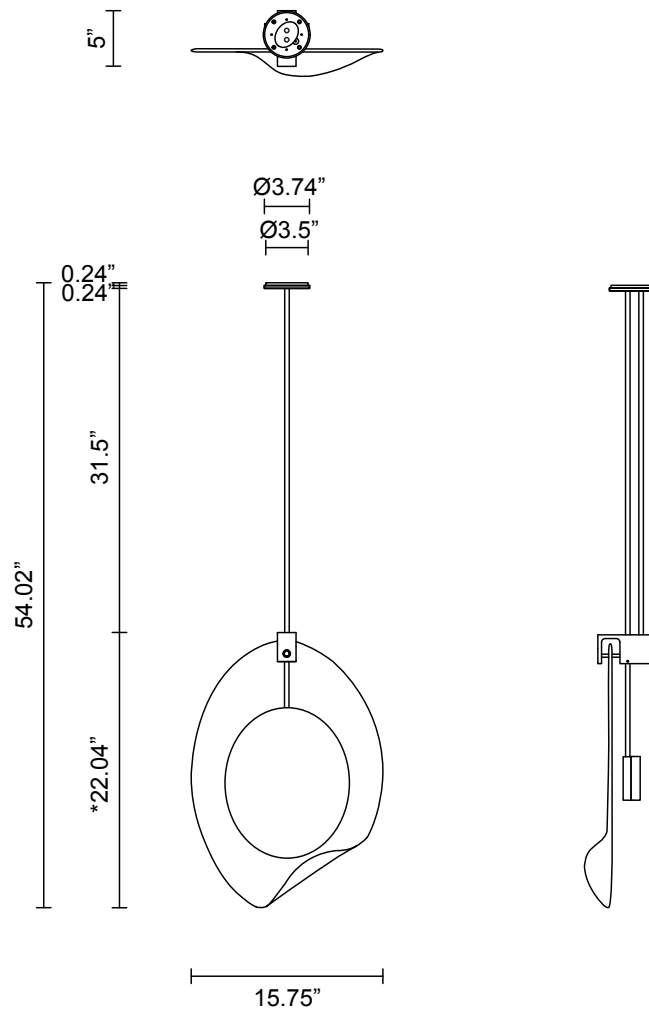

OVOLO COLLECTION
PENDANT

OVOLO COLLECTION

PENDANT

ARTICOLOSTUDIOS.COM

23V3

ABOUT OVOLO

Ovolo is a sculptural form that typifies the artistry of Articulo's design philosophy. The striking organic glass form, mouth-blown in Murano, Italy is coupled with a handcrafted bespoke lock and key detail.

*Please note: Shade dimensions inclusive of overall height may vary marginally due to the nature of mouth blown glass.

Fixture should be hung in front of a wall as the light source faces the wall and reflects backward.

LEAD TIME

8 - 10 weeks

LIGHT SOURCE

13W 1A LED board
2700k warm white
1000 lumens
Dimmable (upon request)

INSTALLATION

Supplied with external driver and mounting plate to fit 4.0 square Jbox

ROD LENGTH

Rod lengths range between 23.6" (600mm) - 47.25" (1200mm), in increments of 3.94" (100mm)

WEIGHT

20 lb

CERTIFICATION STANDARD

UL

WARRANTY

3 years

FITTING FINISHES

Brass
Mid Bronze
Satin Nickel
Black Electroplate