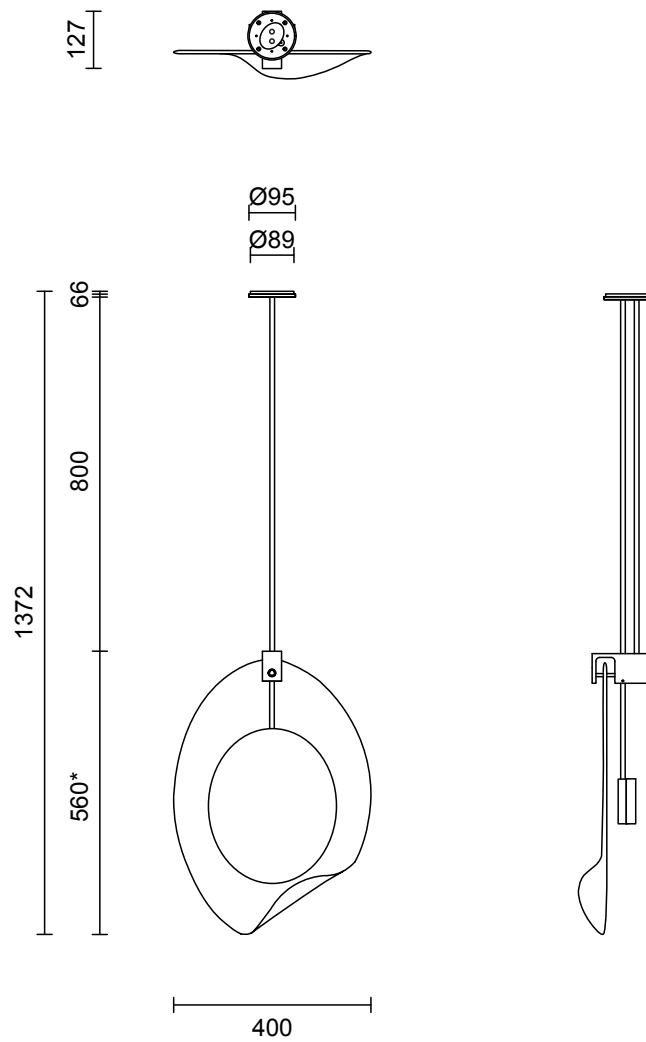

OVOLO COLLECTION
PENDANT

OVOLO COLLECTION PENDANT

ARTICOLOSTUDIOS.COM

23V2

ABOUT OVOLO

Ovolo is a sculptural form that typifies the artistry of Articulo's design philosophy. The striking organic glass form, mouth-blown in Murano, Italy is coupled with a handcrafted bespoke lock and key detail.

*Please note: Shade dimensions inclusive of overall height may vary marginally due to the nature of mouth blown glass.

Fixture should be hung in front of a wall as the light source faces the wall and reflects backward.

LEAD TIME

6 - 8 weeks

LIGHT SOURCE

13W 1A LED board
2700k warm white
1000 lumens
Dimmable (upon request)

INSTALLATION

Supplied with external driver

ROD LENGTH

Rod lengths range between 600mm - 1200mm, in increments of 100mm.

WEIGHT

9kg

CERTIFICATION

CE/AU

WARRANTY

3 years

FITTING FINISHES

Brass
Mid Bronze
Satin Nickel
Black Electroplate