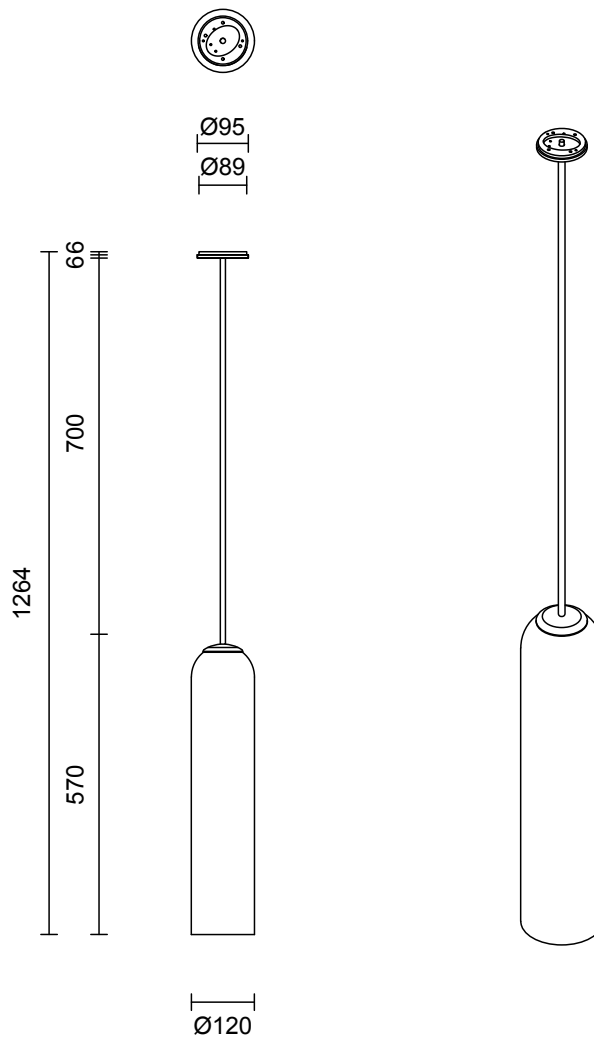

FLOAT COLLECTION
PENDANT

FLOAT COLLECTION

PENDANT

ARTICOLOSTUDIOS.COM

25V2

ABOUT FLOAT

Float evokes an inherent sense of refinement through its design cues of a bygone era.

LEAD TIME

8 - 10 weeks

LIGHT SOURCE

120V GU10 7W LED
2700K warm white
500 lumens
Dimmable
Lamp included

INSTALLATION

Supplied with mounting plate to fit
4,0 square Jbox

ROD LENGTH

Rod lengths range between
23.6" (600mm) - 51.2" (1300mm),
in increments of 3.94" (100mm)

WEIGHT

9.5 lb

CERTIFICATION STANDARD

UL

WARRANTY

3 years

FITTING FINISHES

Brass
Bronze*
Satin Nickel
Black Electroplate
White Powder Coat
Black Powder Coat