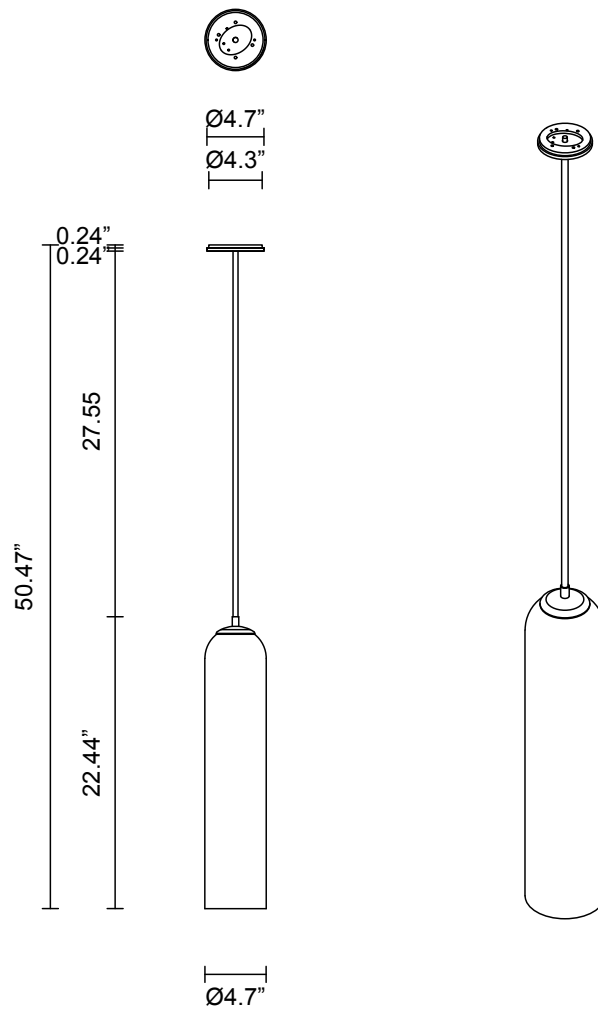

FLOAT COLLECTION

PENDANT

ARTICOLOSTUDIOS.COM

24V1

ABOUT FLOAT

Float evokes an inherent sense of refinement through its design cues of a bygone era.

LEAD TIME

8 - 10 weeks

LIGHT SOURCE

120V GU10 7W LED
2700K warm white
500 lumens
Dimmable
Lamp included

INSTALLATION

Supplied with mounting plate to fit
4,0 square Jbox

ROD LENGTH

Rod lengths range between
 $23.6''$ (600mm) - $51.2''$ (1300mm),
in increments of $3.94''$ (100mm)

WEIGHT

9.5 lb

CERTIFICATION STANDARD

UL

WARRANTY

3 years

FITTING FINISHES

Brass
Bronze*
Satin Nickel
Black Electroplate
White Powder Coat
Black Powder Coat

*As Bronze is a hand applied finish,
the depth of colour will vary

SHADE COLOURS

Snow
Smoke
Grey
Clear