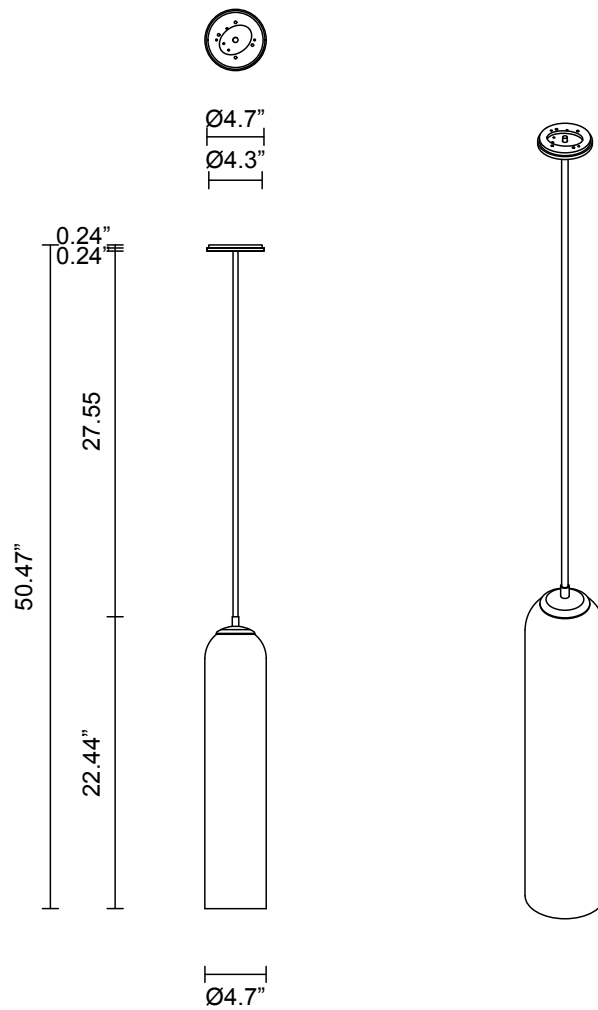

FLOAT COLLECTION

PENDANT

ARTICOLOSTUDIOS.COM

23V4

ABOUT FLOAT

Float evokes an inherent sense of refinement through its design cues of a bygone era.

LEAD TIME

8 - 10 weeks

LIGHT SOURCE

120V GU10 7W LED
2700K warm white
500 lumens
Dimmable
Lamp included

INSTALLATION

Supplied with mounting plate to fit
4.0 square Jbox

ROD LENGTH

Rod lengths range between
 $23.6''$ (600mm) - $51.2''$ (1300mm),
in increments of $3.94''$ (100mm)

WEIGHT

9.5 lb

CERTIFICATION STANDARD

UL

WARRANTY

3 years

FITTING FINISHES

Brass
Mid Bronze
Satin Nickel
Black Electroplate
White Powder Coat
Black Powder Coat

SHADE COLOURS

Snow
Smoke
Grey
Clear