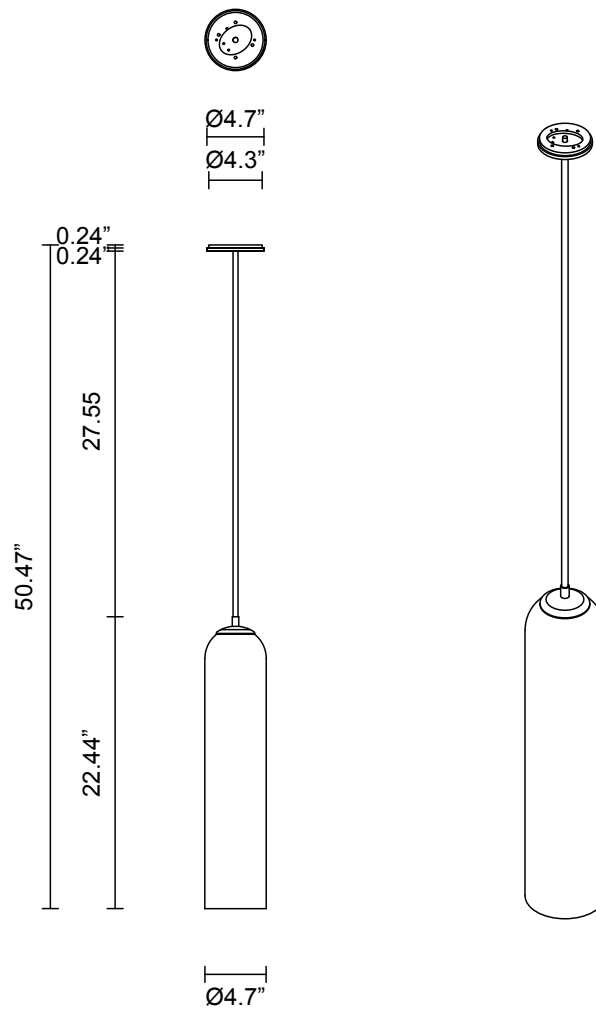

FLOAT COLLECTION

PENDANT

ARTICOLOSTUDIOS.COM

23V3

ABOUT FLOAT

Float evokes an inherent sense of refinement through its design cues of a bygone era.

LEAD TIME

8 - 10 weeks

LIGHT SOURCE

120V GU10 7W LED
2700K warm white
500 lumens
Dimmable
Lamp included

INSTALLATION

Supplied with mounting plate to fit
4.0 square Jbox

ROD LENGTH

Rod lengths range between
23.6" (600mm) - 51.2" (1300mm),
in increments of 3.94" (100mm)

WEIGHT

9.5 lb

CERTIFICATION STANDARD

UL

WARRANTY

3 years

FITTING FINISHES

Brass
Mid Bronze
Satin Nickel
Black Electroplate
White Powder Coat
Graphite Powder Coat

SHADE COLOURS

Snow
Smoke
Grey
Clear