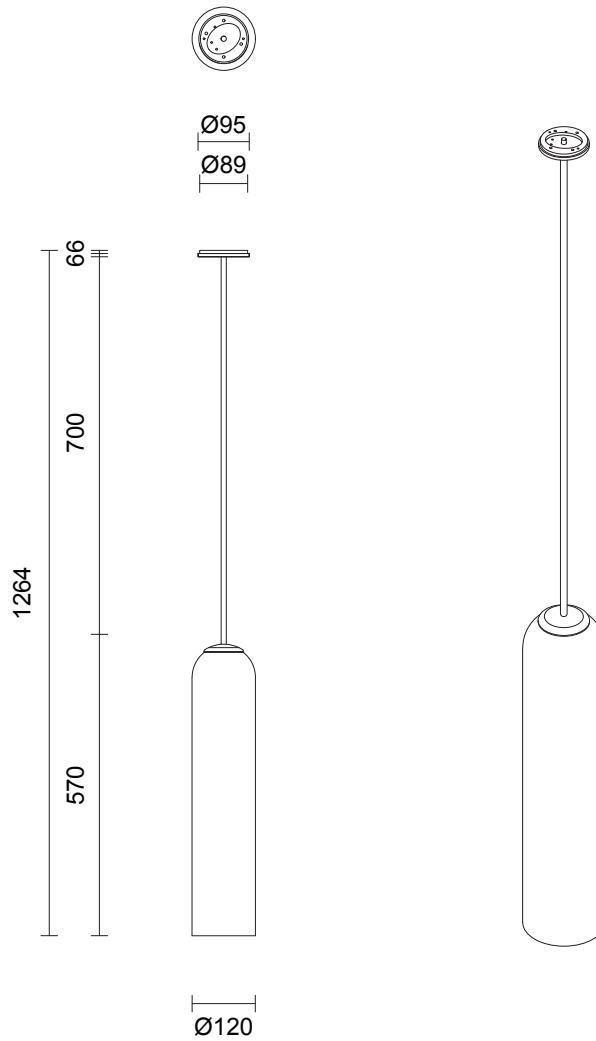

FLOAT COLLECTION
PENDANT

FLOAT COLLECTION

PENDANT

ARTICOLOSTUDIOS.COM

25V2

ABOUT FLOAT

Float evokes an inherent sense of refinement through its design cues of a bygone era.

LEAD TIME

6 - 8 weeks

LIGHT SOURCE

240V GU10 7W LED 60°
2700K warm white
600 lumens
Dimmable
Lamp included

ROD LENGTH

Rod lengths range between 600mm - 1300mm, in increments of 100mm.

WEIGHT

5kg

CERTIFICATION

CE/AU

WARRANTY

3 years

FITTING FINISHES

Brass
Bronze*
Satin Nickel
Black Electroplate
White Powder Coat
Black Powder Coat

* As Bronze is a hand applied finish the depth of colour will vary

SHADE COLOURS

Snow
Smoke
Grey
Clear